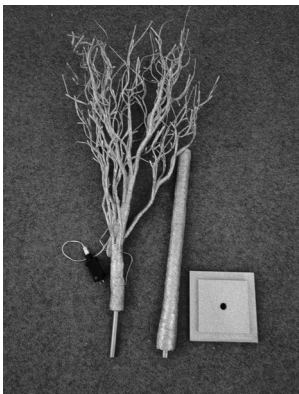

ROGUE

ITEM NO: 45.2108.18

SAFETY DIRECTIONS

- **Please read this information carefully before installing or using this product. Please keep this user manual for further reference.**
- The manufacturer does not accept any responsibility for injuries or damage resulting from improper use of the lamp. If in doubt, consult a qualified electrician.
- Do not install the lamp on a damp or conductive subsurface.
- Please make sure that no cables get damaged during the installation work.
- Make sure that the lamp is securely fixed during the installation.
- **Attention!** Do not touch the light source during operation!
- Please cut off power and lamp cool down before adjusting the lamp.
- The external flexible cable can't be replaced.
- Please use the matched plug that we packed with the tree.
- Indoor Use Only.
- Maintenance/cleaning of the lights is limited to the surface exterior, using a dry cloth only.

ASSEMBLY

STEP 1