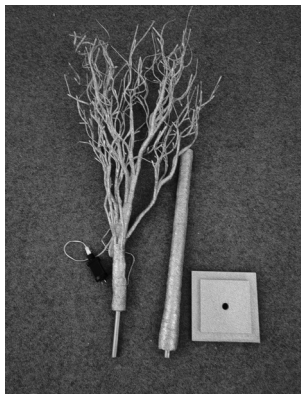

ROGUE

ITEM NO: 45.2109.18

SAFETY DIRECTIONS

- **Please read this information carefully before installing or using this product. Please keep this user manual for further reference.**
- The manufacturer does not accept any responsibility for injuries or damage resulting from improper use of the lamp. If in doubt, consult a qualified electrician.
- Do not install the lamp on a damp or conductive subsurface.
- Please make sure that no cables get damaged during the installation work.
- Make sure that the lamp is securely fixed during the installation.
- **Attention!** Do not touch the light source during operation!
- Please cut off power and lamp cool down before adjusting the lamp.
- The external flexible cable can't be replaced.
- Please use the matched plug that we packed with the tree.
- Indoor Use Only.
- Maintenance/cleaning of the lights is limited to the surface exterior, using a dry cloth only.

ASSEMBLY

STEP 1