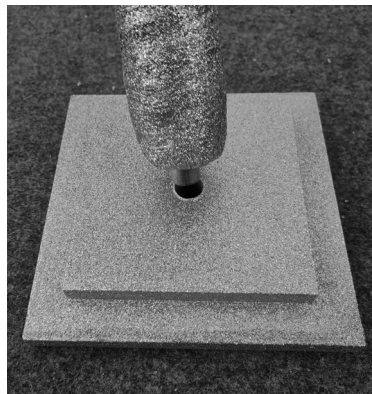

ROGUE

ITEM NO: 45.2109.18

SAFETY DIRECTIONS

- **Please read this information carefully before installing or using this product. Please keep this user manual for further reference.**
- The manufacturer does not accept any responsibility for injuries or damage resulting from improper use of the lamp. If in doubt, consult a qualified electrician.
- Do not install the lamp on a damp or conductive subsurface.
- Please make sure that no cables get damaged during the installation work.
- Make sure that the lamp is securely fixed during the installation.
- **Attention!** Do not touch the light source during operation!
- Please cut off power and lamp cool down before adjusting the lamp.
- The external flexible cable can't be replaced.
- Please use the matched plug that we packed with the tree.
- Indoor Use Only.
- Maintenance/cleaning of the lights is limited to the surface exterior, using a dry cloth only.

ASSEMBLY

STEP 2

This symbol indicates that this product should not be treated as normal household waste and it should be recycled. Please take it to your nearest collection facility or for further details contact your local council

MADE IN CHINA