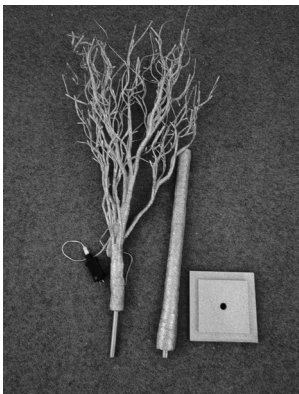

ROGUE

ITEM NO: 45.2111.01

SAFETY DIRECTIONS

- **Please read this information carefully before installing or using this product. Please keep this user manual for further reference.**
- The manufacturer does not accept any responsibility for injuries or damage resulting from improper use of the lamp. If in doubt, consult a qualified electrician.
- Do not install the lamp on a damp or conductive subsurface.
- Please make sure that no cables get damaged during the installation work.
- Make sure that the lamp is securely fixed during the installation.
- **Attention!** Do not touch the light source during operation!
- Please cut off power and lamp cool down before adjusting the lamp.
- The external flexible cable can't be replaced.
- Please use the matched plug that we packed with the tree.
- Indoor Use Only.
- Maintenance/cleaning of the lights is limited to the surface exterior, using a dry cloth only.

ASSEMBLY

STEP 1