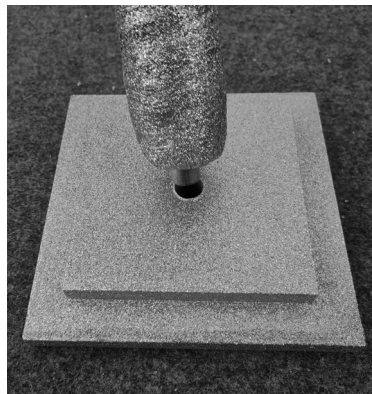

ROGUE

ITEM NO: 45.2111.01

SAFETY DIRECTIONS

- **Please read this information carefully before installing or using this product. Please keep this user manual for further reference.**
- The manufacturer does not accept any responsibility for injuries or damage resulting from improper use of the lamp. If in doubt, consult a qualified electrician.
- Do not install the lamp on a damp or conductive subsurface.
- Please make sure that no cables get damaged during the installation work.
- Make sure that the lamp is securely fixed during the installation.
- **Attention!** Do not touch the light source during operation!
- Please cut off power and lamp cool down before adjusting the lamp.
- The external flexible cable can't be replaced.
- Please use the matched plug that we packed with the tree.
- Indoor Use Only.
- Maintenance/cleaning of the lights is limited to the surface exterior, using a dry cloth only.

ASSEMBLY

STEP 2

This symbol indicates that this product should not be treated as normal household waste and it should be recycled. Please take it to your nearest collection facility or for further details contact your local council

MADE IN CHINA