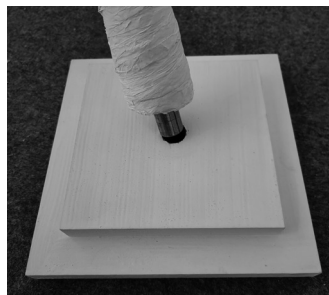

ROGUE

ITEM NO: 45.2116.50

SAFETY DIRECTIONS

- **Please read this information carefully before installing or using this product. Please keep this user manual for further reference.**
- The manufacturer does not accept any responsibility for injuries or damage resulting from improper use of the lamp. If in doubt, consult a qualified electrician.
- Do not install the lamp on a damp or conductive subsurface.
- Please make sure that no cables get damaged during the installation work.
- Make sure that the lamp is securely fixed during the installation.
- **Attention!** Do not touch the light source during operation!
- Please cut off power and lamp cool down before adjusting the lamp.
- The external flexible cable can't be replaced.
- Please use the matched plug that we packed with the tree.
- Indoor Use Only.
- Maintenance/cleaning of the lights is limited to the surface exterior, using a dry cloth only.

ASSEMBLY

STEP 2

This symbol indicates that this product should not be treated as normal household waste and it should be recycled. Please take it to your nearest collection facility or for further details contact your local council

MADE IN CHINA