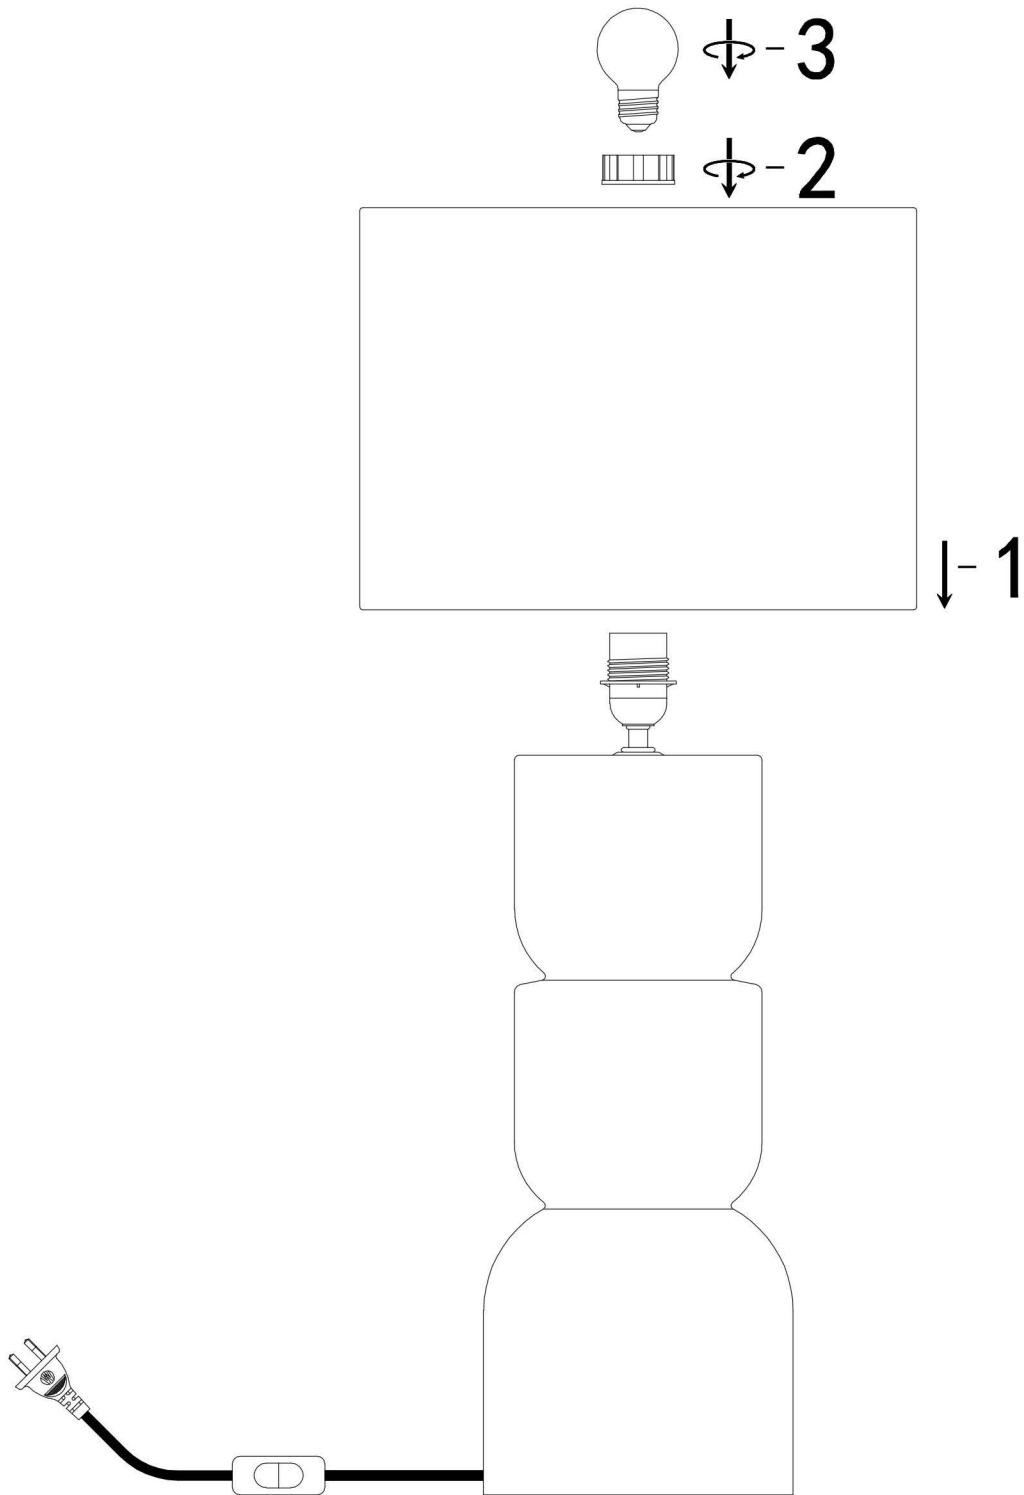

## amalfi

ASSEMBLY INSTRUCTIONS

Hester Table Lamp

ITEM NO: AMTL12

THIS ITEM HAS A "TYPE Y" CORD  
IF THE EXTERNAL FLEXIBLE CABLE OR CORD OF THIS LUMINAIRE IS DAMAGED,  
IT SHALL BE EXCLUSIVELY REPLACED BY THE MANUFACTURER OR HIS SERVICE AGENT  
OR A SIMILAR QUALIFIED PERSON IN ORDER TO AVOID A HAZARD.