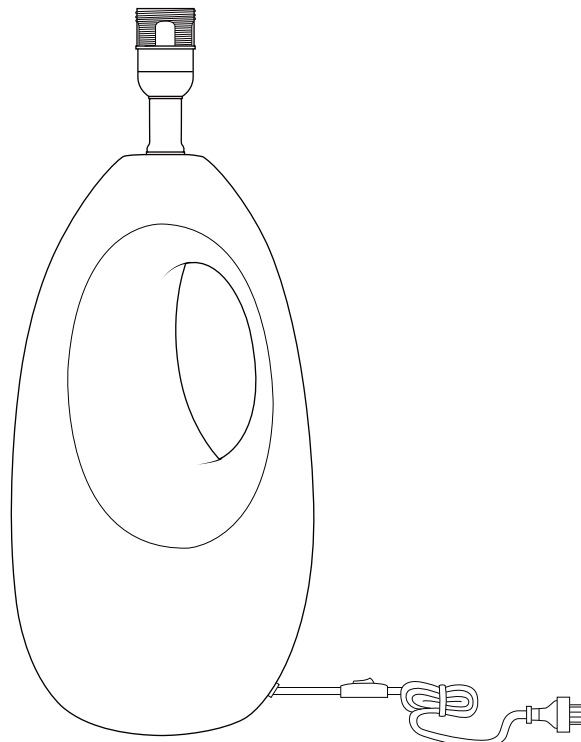

amalfi

ASSEMBLY INSTRUCTIONS

Ceramic Contour Table Lamp

ITEM NO: AMTL14

STEP 3

STEP 2

STEP 1

THIS ITEM HAS A "TYPE Y" CORD
IF THE EXTERNAL FLEXIBLE CABLE OR CORD OF THIS LUMINAIRE IS DAMAGED,
IT SHALL BE EXCLUSIVELY REPLACED BY THE MANUFACTURER OR HIS SERVICE AGENT
OR A SIMILAR QUALIFIED PERSON IN ORDER TO AVOID A HAZARD.