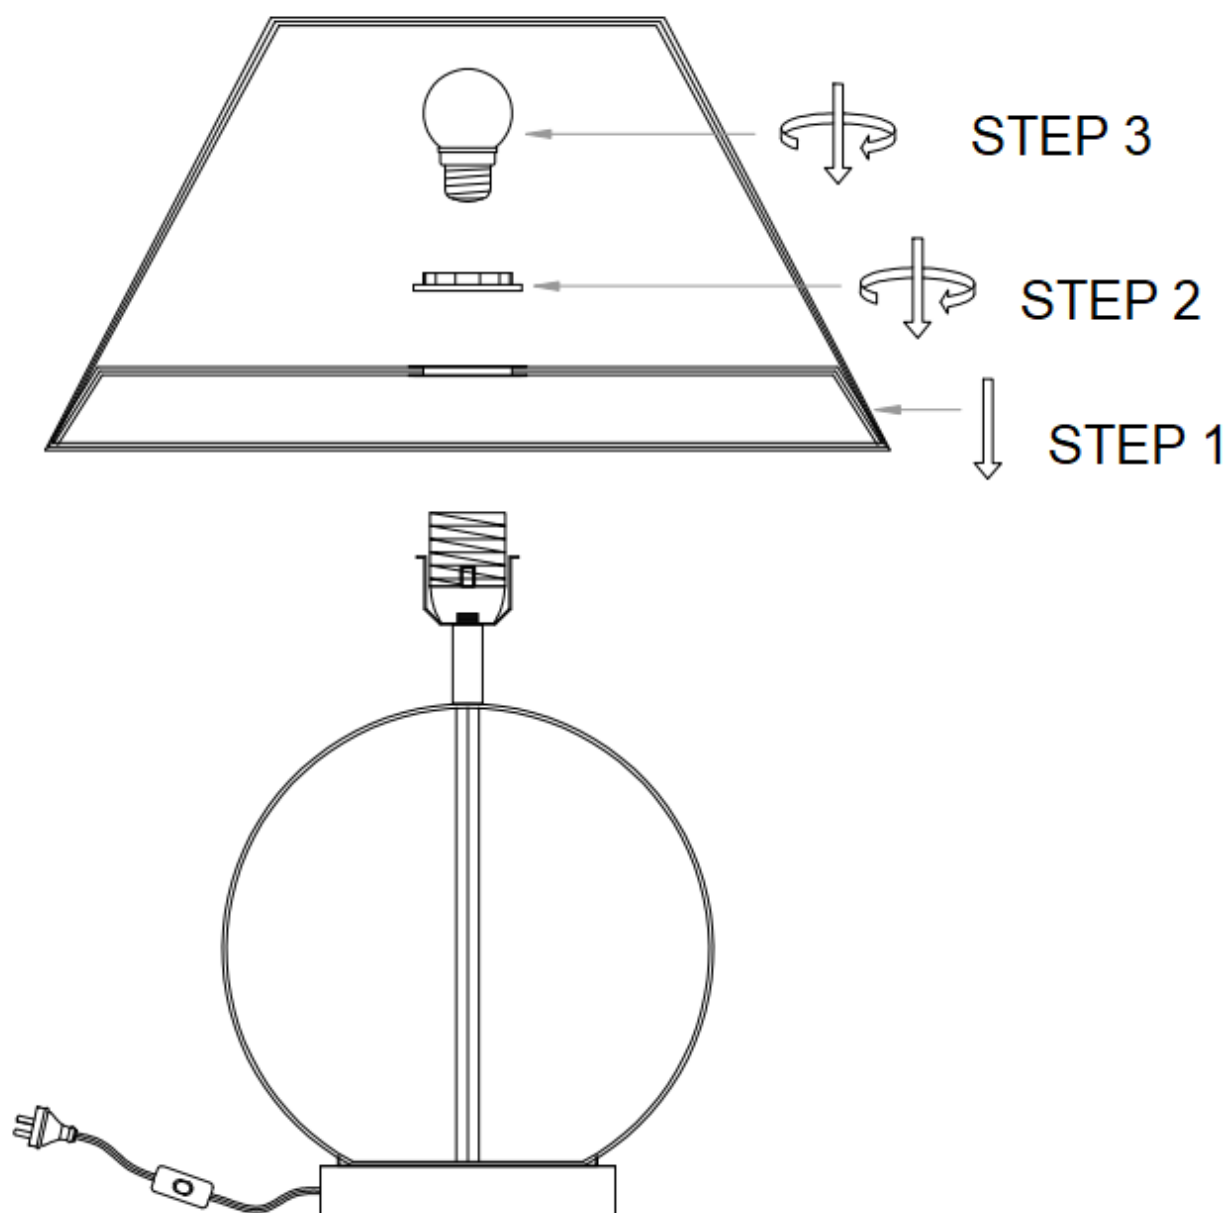

amalfi

ASSEMBLY INSTRUCTIONS
Glass Ball Table Lamp

ITEM NO: AMTL15

THIS ITEM HAS A "TYPE Y" CORD
IF THE EXTERNAL FLEXIBLE CABLE OR CORD OF THIS LUMINAIRE IS DAMAGED,
IT SHALL BE EXCLUSIVELY REPLACED BY THE MANUFACTURER OR HIS SERVICE AGENT
OR A SIMILAR QUALIFIED PERSON IN ORDER TO AVOID A HAZARD.