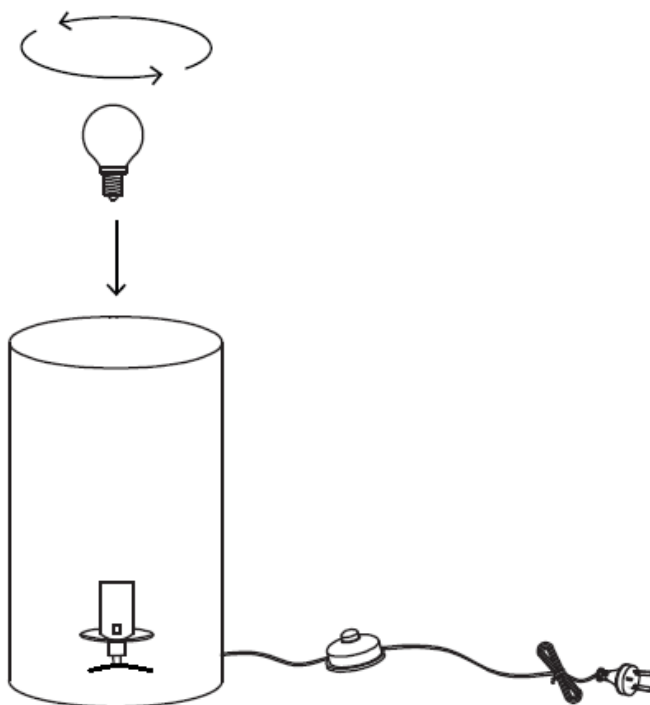

amalfi

ASSEMBLY INSTRUCTIONS

Cylinder Lamp Cutout

ITEM NO: AMTL18

THIS ITEM HAS A "TYPE Y" CORD
IF THE EXTERNAL FLEXIBLE CABLE OR CORD OF THIS LUMINAIRE IS DAMAGED,
IT SHALL BE EXCLUSIVELY REPLACED BY THE MANUFACTURER OR HIS SERVICE AGENT
OR A SIMILAR QUALIFIED PERSON IN ORDER TO AVOID A HAZARD.