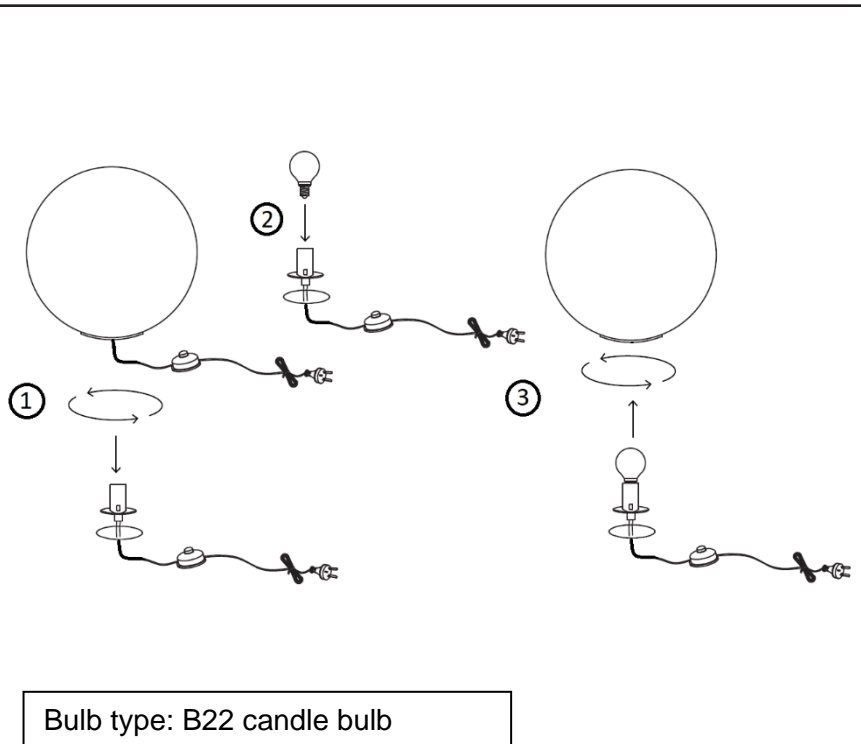

amalfi

ASSEMBLY INSTRUCTIONS

Round Lamp Cutout

ITEM NO: AMTL19

THIS ITEM HAS A "TYPE Y" CORD
IF THE EXTERNAL FLEXIBLE CABLE OR CORD OF THIS LUMINAIRE IS DAMAGED,
IT SHALL BE EXCLUSIVELY REPLACED BY THE MANUFACTURER OR HIS SERVICE AGENT
OR A SIMILAR QUALIFIED PERSON IN ORDER TO AVOID A HAZARD.