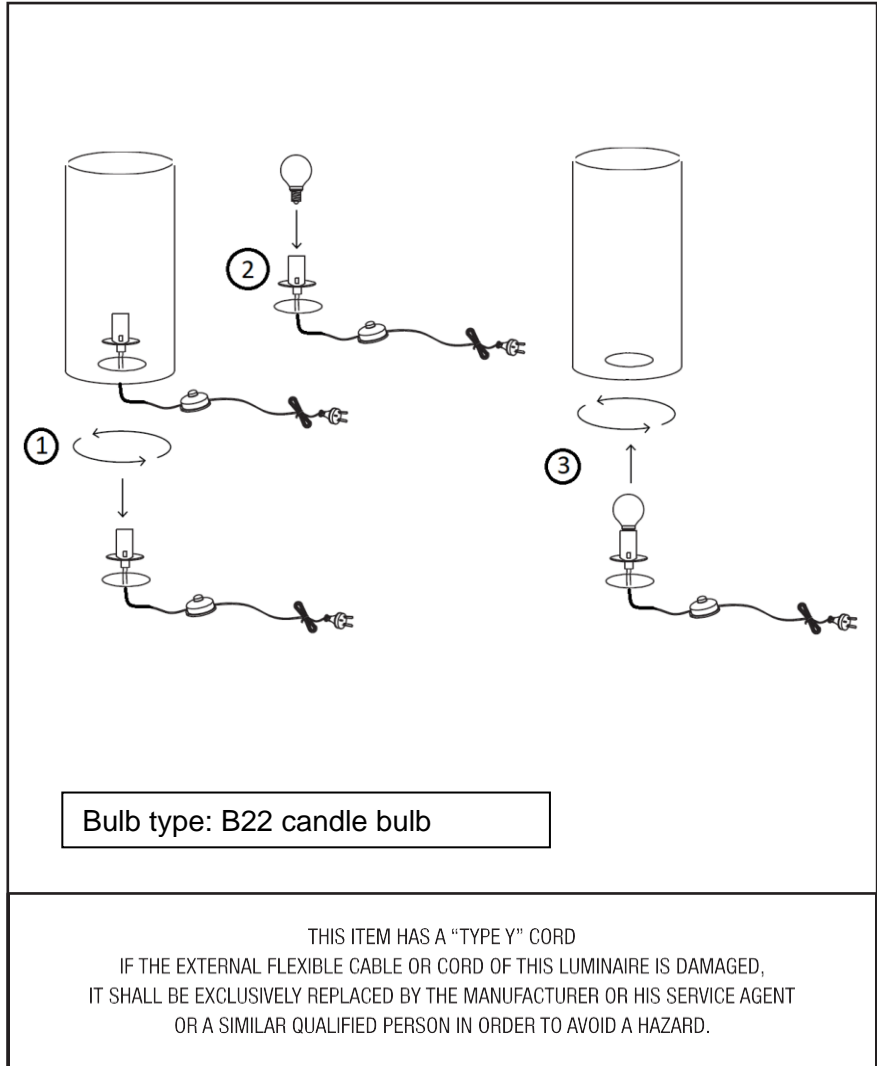

amalfi

ASSEMBLY INSTRUCTIONS
Tapered Lamp Cutout

ITEM NO: AMTL20L

Bulb type: B22 candle bulb

THIS ITEM HAS A "TYPE Y" CORD
IF THE EXTERNAL FLEXIBLE CABLE OR CORD OF THIS LUMINAIRE IS DAMAGED,
IT SHALL BE EXCLUSIVELY REPLACED BY THE MANUFACTURER OR HIS SERVICE AGENT
OR A SIMILAR QUALIFIED PERSON IN ORDER TO AVOID A HAZARD.