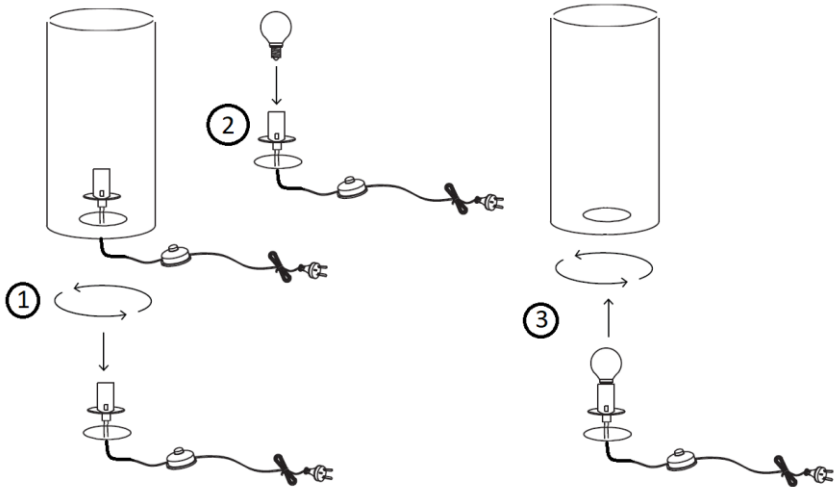

amalfi

ASSEMBLY INSTRUCTIONS

Tapered Lamp Cutout

ITEM NO: AMTL20S

Bulb type: B22 candle bulb

THIS ITEM HAS A "TYPE Y" CORD
IF THE EXTERNAL FLEXIBLE CABLE OR CORD OF THIS LUMINAIRE IS DAMAGED,
IT SHALL BE EXCLUSIVELY REPLACED BY THE MANUFACTURER OR HIS SERVICE AGENT
OR A SIMILAR QUALIFIED PERSON IN ORDER TO AVOID A HAZARD.