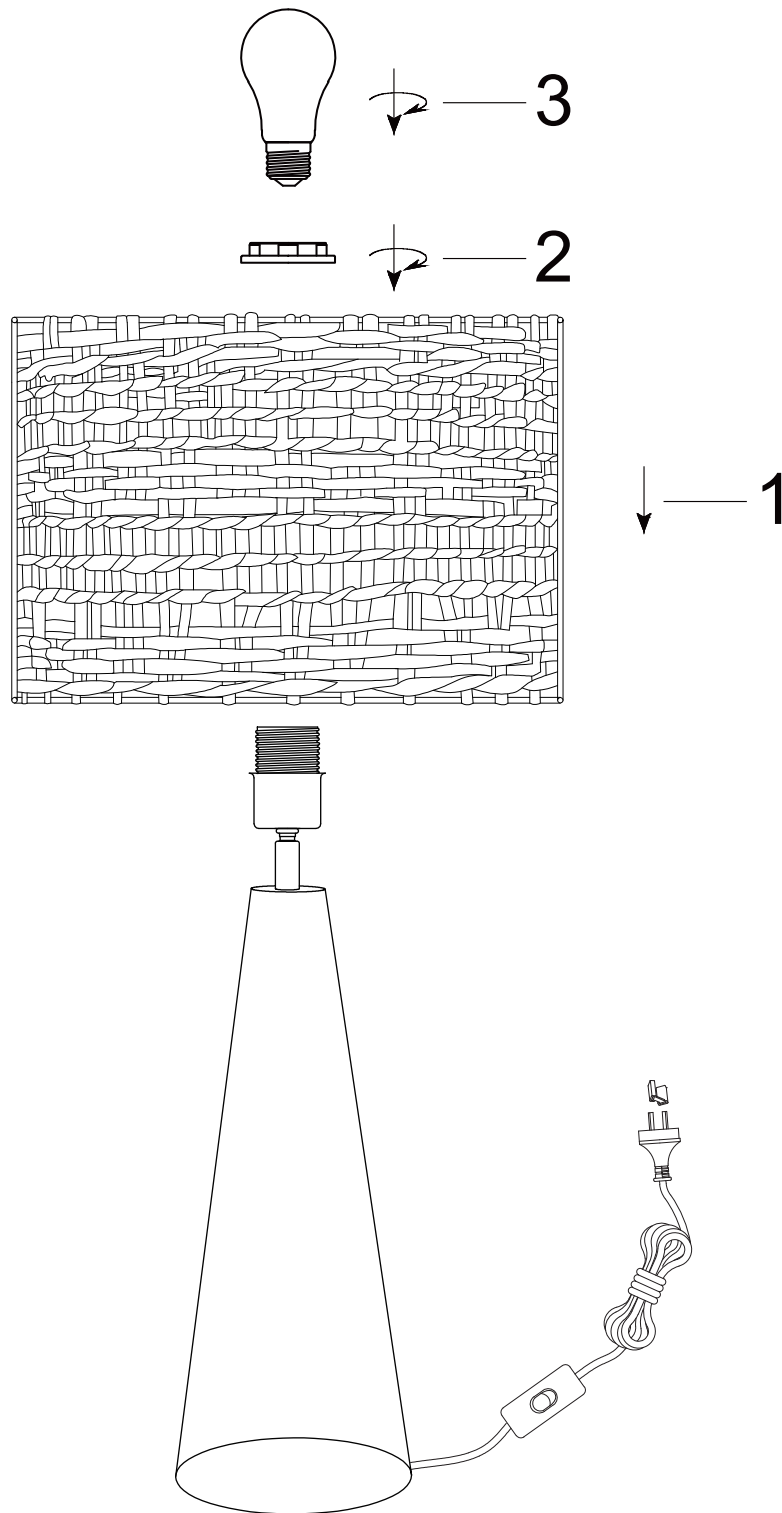

amalfi

ASSEMBLY INSTRUCTIONS
Woven Seagrass Table Lamp

ITEM NO: AMTL25

THIS ITEM HAS A "TYPE Y" CORD
IF THE EXTERNAL FLEXIBLE CABLE OR CORD OF THIS LUMINAIRE IS DAMAGED,
IT SHALL BE EXCLUSIVELY REPLACED BY THE MANUFACTURER OR HIS SERVICE AGENT
OR A SIMILAR QUALIFIED PERSON IN ORDER TO AVOID A HAZARD.