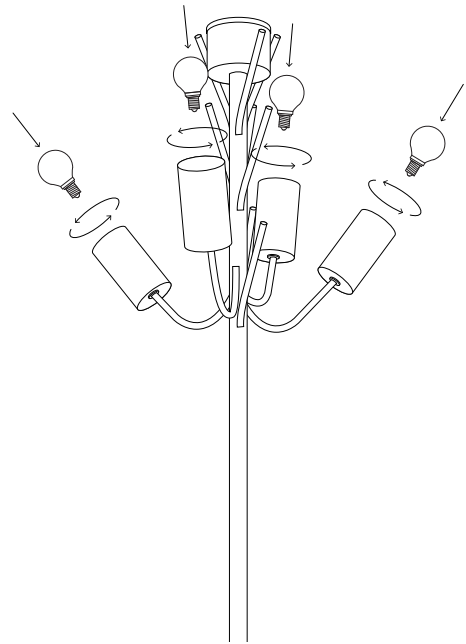

amalfi

ASSEMBLY INSTRUCTIONS COCONUT TREE LAMP

ITEM NO: CEFLAM001

PARTS

STEP 1

STEP 2

STEP 3

FINAL