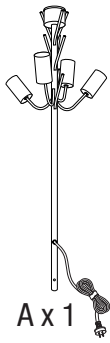

## ASSEMBLY INSTRUCTIONS COCONUT TREE LAMP

ITEM NO: CEFLAM001

### PARTS