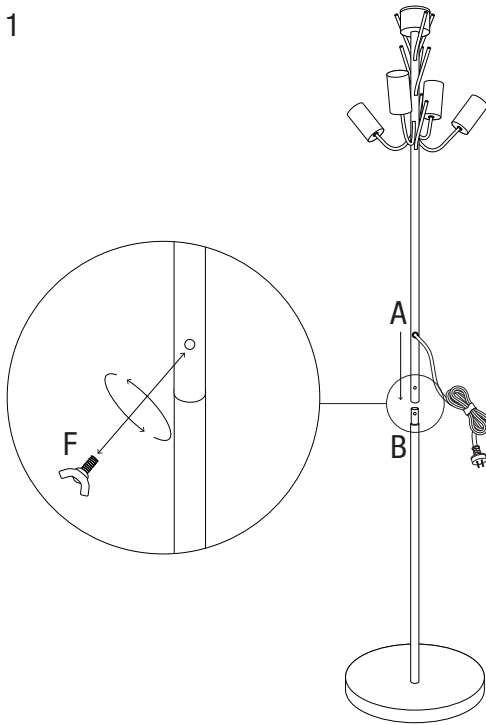

amalfi

ASSEMBLY INSTRUCTIONS COCONUT TREE LAMP

ITEM NO: CEFLAM001

PARTS

STEP 1

STEP 2

STEP 3

FINAL