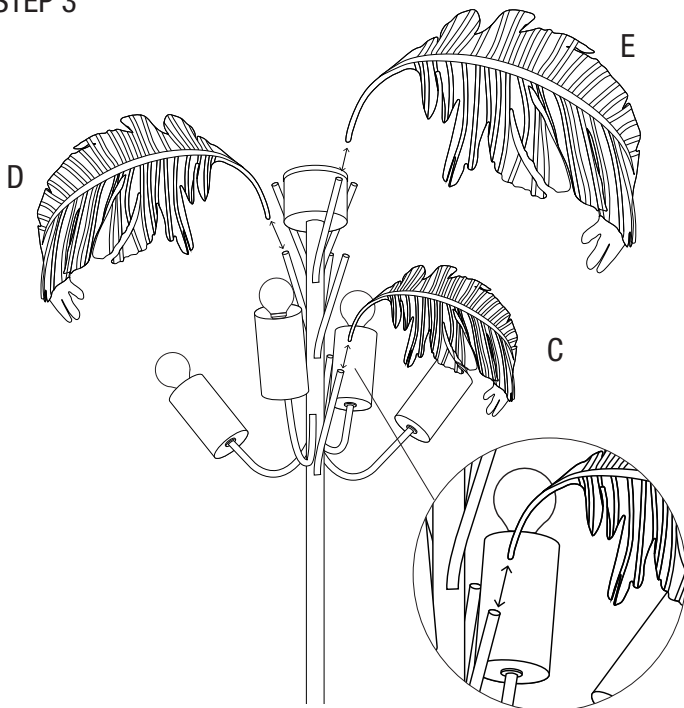

amalfi

ASSEMBLY INSTRUCTIONS COCONUT TREE LAMP

ITEM NO: CEFLAM001

PARTS

STEP 1

STEP 2

STEP 3

FINAL