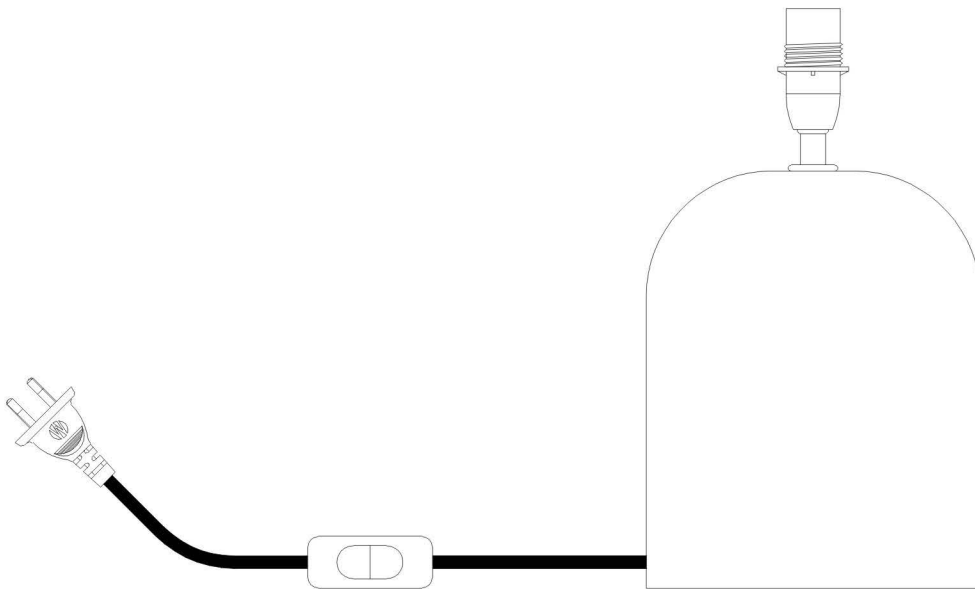

amalfi

ASSEMBLY INSTRUCTIONS

Camino Table Lamp

ITEM NO: CWTLAM014

THIS ITEM HAS A "TYPE Y" CORD
IF THE EXTERNAL FLEXIBLE CABLE OR CORD OF THIS LUMINAIRE IS DAMAGED,
IT SHALL BE EXCLUSIVELY REPLACED BY THE MANUFACTURER OR HIS SERVICE AGENT
OR A SIMILAR QUALIFIED PERSON IN ORDER TO AVOID A HAZARD.