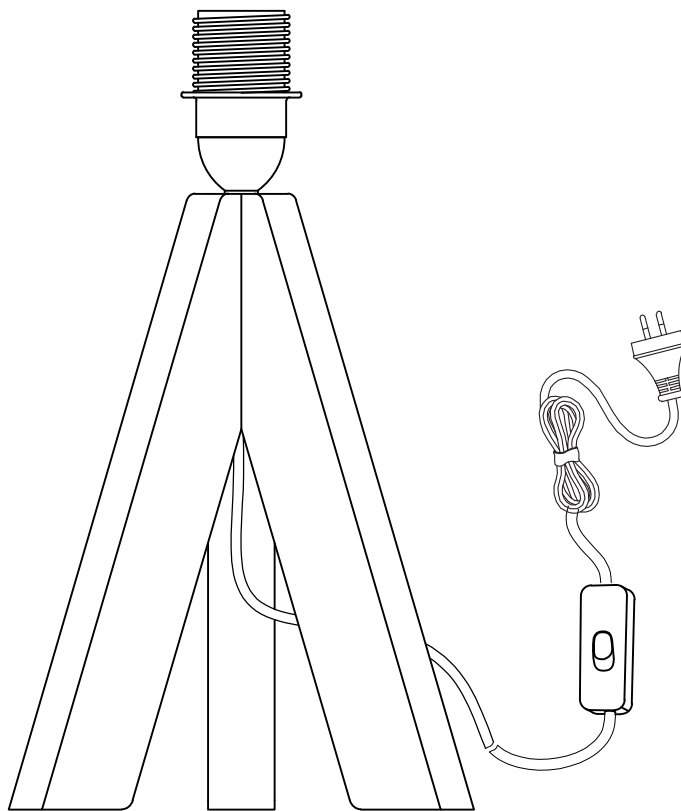

emporium

ASSEMBLY INSTRUCTIONS

Ridge Table Lamp

ITEM NO:EMTL01WH

ITEM NO:EMTL01BK

STEP 3

STEP 2

STEP 1

THIS ITEM HAS A "TYPE Y" CORD
IF THE EXTERNAL FLEXIBLE CABLE OR CORD OF THIS LUMINAIRE IS DAMAGED,
IT SHALL BE EXCLUSIVELY REPLACED BY THE MANUFACTURER OR HIS SERVICE AGENT
OR A SIMILAR QUALIFIED PERSON IN ORDER TO AVOID A HAZARD.