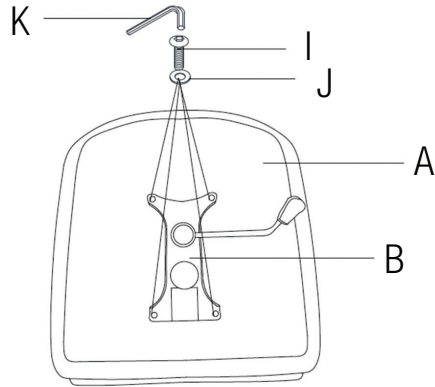

STEP 2

STEP 3