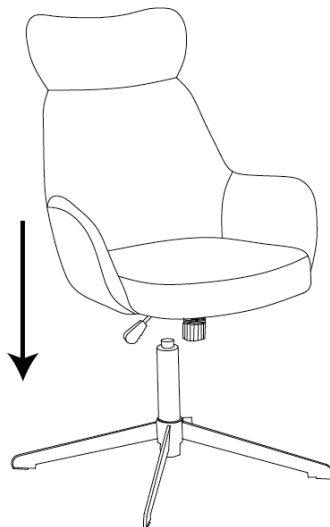

amalfi

ASSEMBLY INSTRUCTIONS

LEWIS ADJUSTABLE CHAIR WITH FOOTREST

ITEM NO: G0000090

PARTS

STEP 1

STEP 2

STEP 3

STEP 4

STEP 5

FINISH