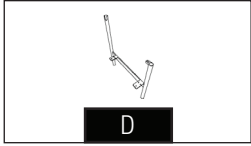

amalfi

ASSEMBLY INSTRUCTIONS
ALBA ARMCHAIR

ITEM NO: G0000091

PARTS

STEP 1

STEP 2

STEP 3

STEP 4

FINAL

Adjustable feet: Slightly adjust to level the chair when the floor is uneven.