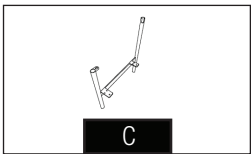

amalfi

ASSEMBLY INSTRUCTIONS
ALBA ARMCHAIR

ITEM NO: G0000091

PARTS

STEP 1

STEP 2

STEP 3

STEP 4

FINAL

Adjustable feet: Slightly adjust to level the chair when the floor is uneven.