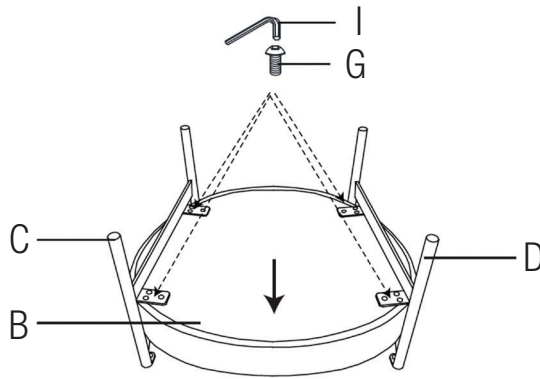

amalfi

ASSEMBLY INSTRUCTIONS
ALBA ARMCHAIR

ITEM NO: G0000091

PARTS

STEP 1

STEP 2

STEP 3

STEP 4

FINAL

Adjustable feet: Slightly adjust to level the chair when the floor is uneven.