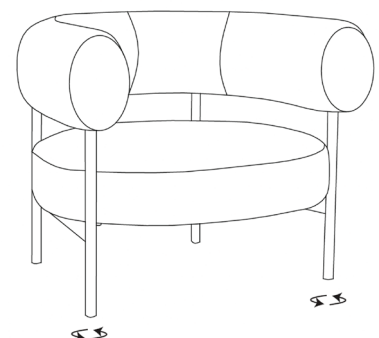

amalfi

ASSEMBLY INSTRUCTIONS
ALBA ARMCHAIR

ITEM NO: G0000091

PARTS

STEP 1

STEP 2

STEP 3

STEP 4

FINAL

Adjustable feet: Slightly adjust to level the chair when the floor is uneven.