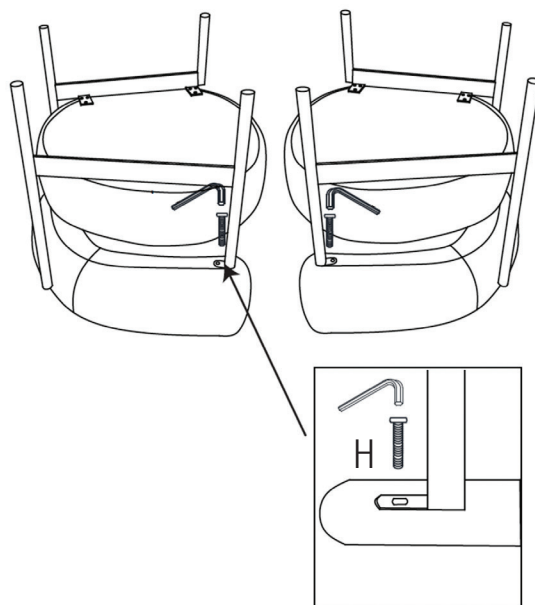

amalfi

ASSEMBLY INSTRUCTIONS
ALBA ARMCHAIR

ITEM NO: G0000091

PARTS

STEP 1

STEP 2

STEP 3

STEP 4

FINAL

Adjustable feet: Slightly adjust to level the chair when the floor is uneven.