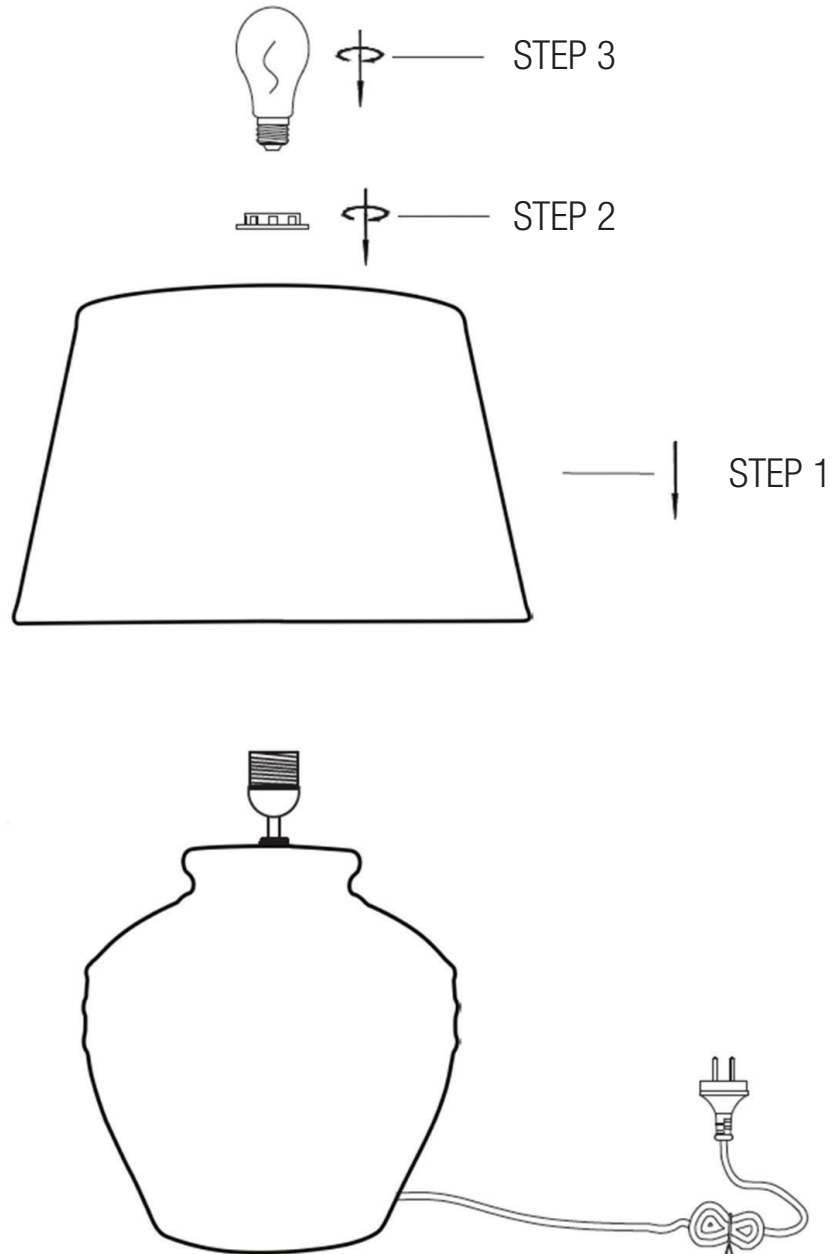

SOCIETY HOME

ASSEMBLY INSTRUCTIONS
EASTON TABLE LAMP

ITEM NO: G0000196

THIS ITEM HAS A "TYPE" CORD
IF THE EXTERNAL FLEXIBLE CABLE OR CORD OF THIS LUMINAIRE IS DAMAGED,
IT SHALL BE EXCLUSIVELY REPLACED BY THE MANUFACTURER OR HIS SERVICE AGENT
OR A SIMILAR QUALIFIED PERSON IN ORDER TO AVOID A HAZARD