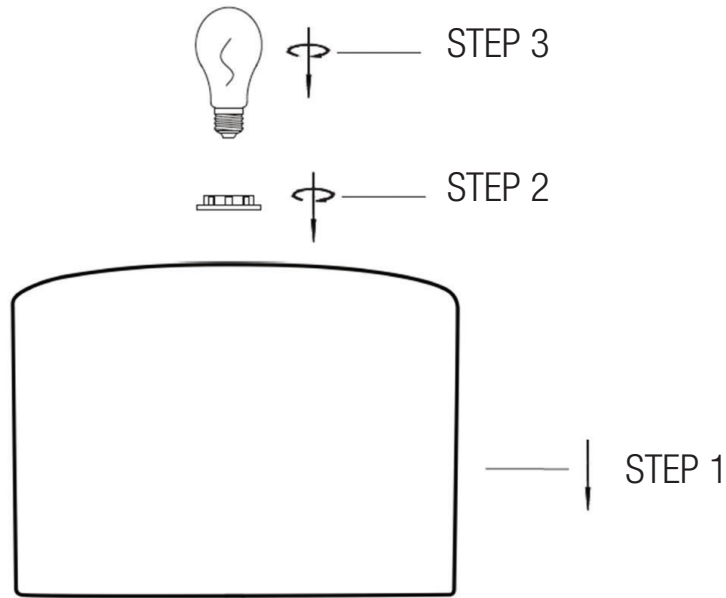

SOCIETY HOME

ASSEMBLY INSTRUCTIONS
MACY TABLE LAMP

ITEM NO: G0000201

THIS ITEM HAS A "TYPE" CORD
IF THE EXTERNAL FLEXIBLE CABLE OR CORD OF THIS LUMINAIRE IS DAMAGED,
IT SHALL BE EXCLUSIVELY REPLACED BY THE MANUFACTURER OR HIS SERVICE AGENT
OR A SIMILAR QUALIFIED PERSON IN ORDER TO AVOID A HAZARD