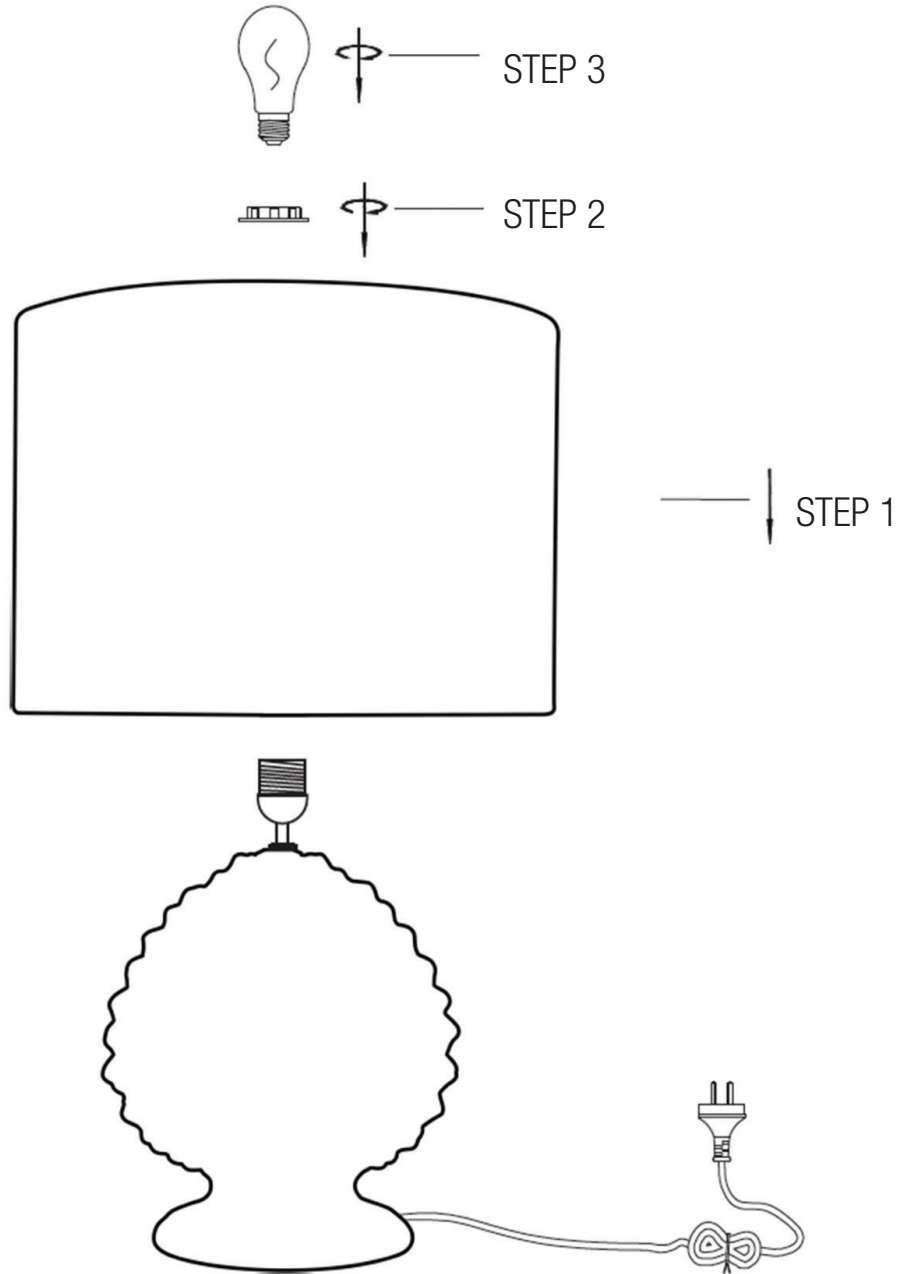

SOCIETY HOME

ASSEMBLY INSTRUCTIONS
MACY TABLE LAMP

ITEM NO: G0000202

THIS ITEM HAS A "TYPE" CORD
IF THE EXTERNAL FLEXIBLE CABLE OR CORD OF THIS LUMINAIRE IS DAMAGED,
IT SHALL BE EXCLUSIVELY REPLACED BY THE MANUFACTURER OR HIS SERVICE AGENT
OR A SIMILAR QUALIFIED PERSON IN ORDER TO AVOID A HAZARD