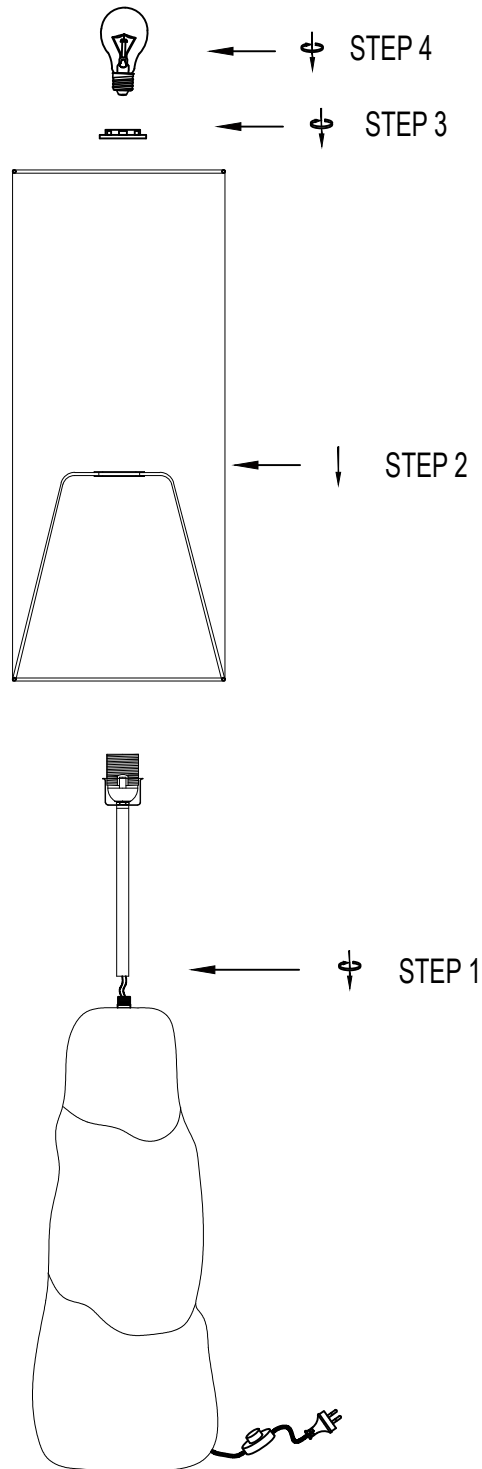

amalfi

ASSEMBLY INSTRUCTIONS
SCULPTURAL O'SIZED TABLE LAMP

ITEM NO: GDTL02BG / GDTL02BK

THIS ITEM HAS A "TYPE Y" CORD
IF THE EXTERNAL FLEXIBLE CABLE OR CORD OF THIS LUMINAIRE IS DAMAGED,
IT SHALL BE EXCLUSIVELY REPLACED BY THE MANUFACTURER OR HIS SERVICE AGENT
OR A SIMILAR QUALIFIED PERSON IN ORDER TO AVOID A HAZARD.