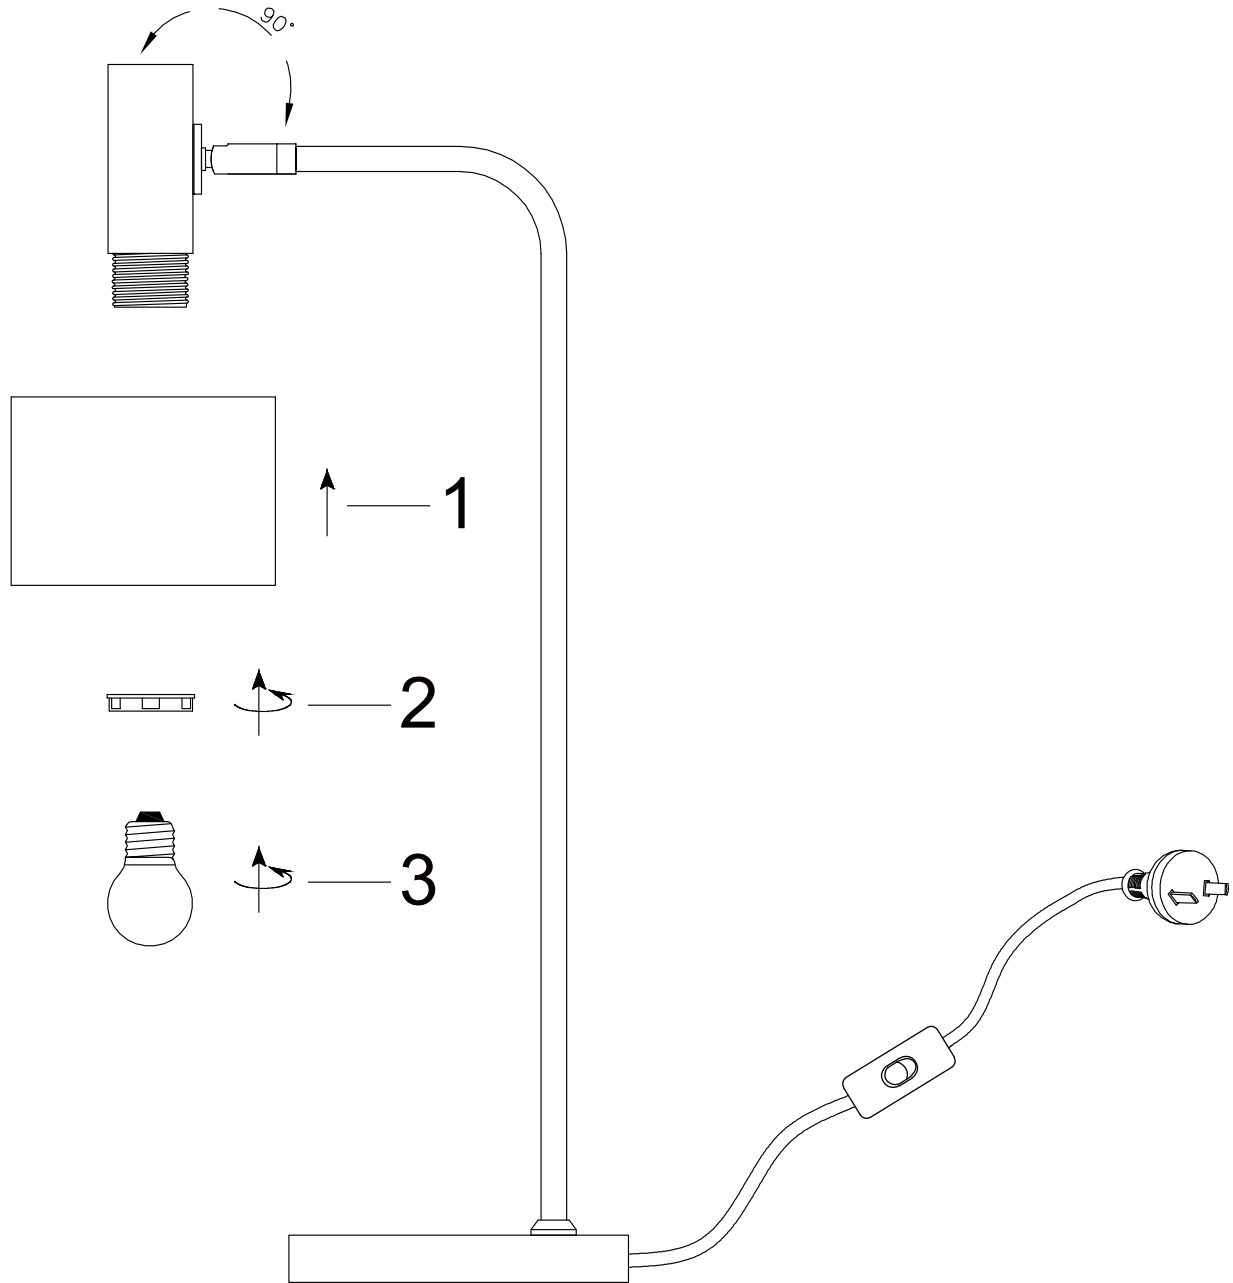

# amalfi

ASSEMBLY INSTRUCTIONS

Anakin Desk lamp

ITEM NO: JLDLAM001BK

THIS ITEM HAS A "TYPE Y" CORD  
IF THE EXTERNAL FLEXIBLE CABLE OR CORD OF THIS LUMINAIRE IS DAMAGED,  
IT SHALL BE EXCLUSIVELY REPLACED BY THE MANUFACTURER OR HIS SERVICE AGENT  
OR A SIMILAR QUALIFIED PERSON IN ORDER TO AVOID A HAZARD.