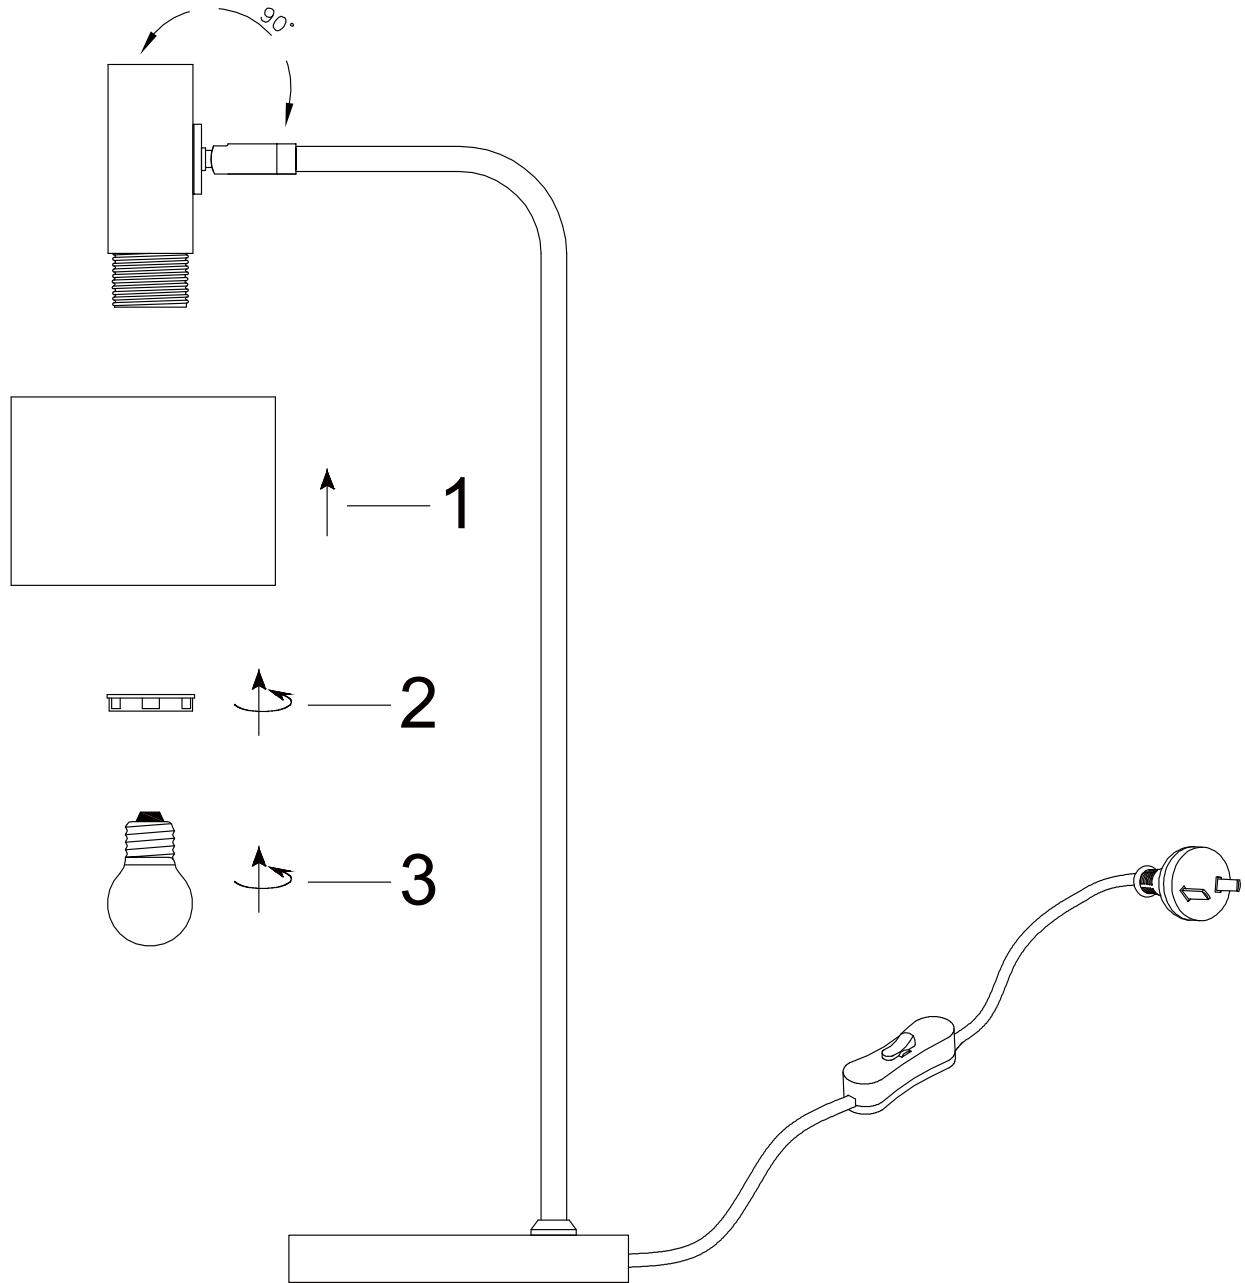

# amalfi

ASSEMBLY INSTRUCTIONS

Anakin desk lamp

ITEM NO.:JLDLAM001WH

THIS ITEM HAS A "TYPE Y" CORD  
IF THE EXTERNAL FLEXIBLE CABLE OR CORD OF THIS LUMINAIRE IS DAMAGED,  
IT SHALL BE EXCLUSIVELY REPLACED BY THE MANUFACTURER OR HIS SERVICE AGENT  
OR A SIMILAR QUALIFIED PERSON IN ORDER TO AVOID A HAZARD.