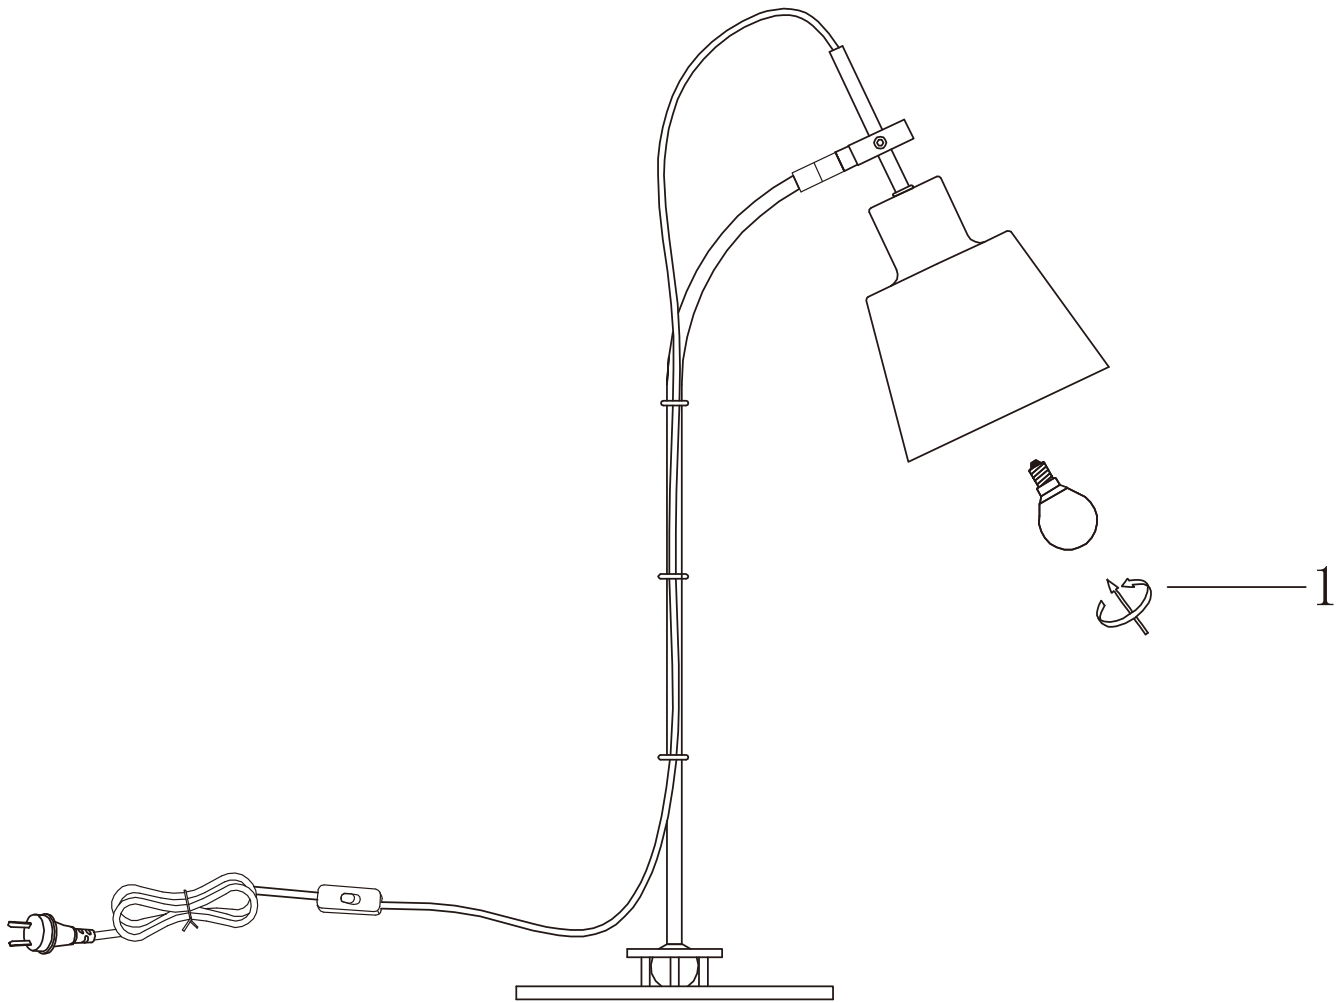

amalfi

ASSEMBLY INSTRUCTIONS

Lewis desk lamp

ITEM NO:JLDLAM002BL

THIS ITEM HAS A "TYPE Y" CORD
IF THE EXTERNAL FLEXIBLE CABLE OR CORD OF THIS LUMINAIRE IS DAMAGED,
IT SHALL BE EXCLUSIVELY REPLACED BY THE MANUFACTURER OR HIS SERVICE AGENT
OR A SIMILAR QUALIFIED PERSON IN ORDER TO AVOID A HAZARD.