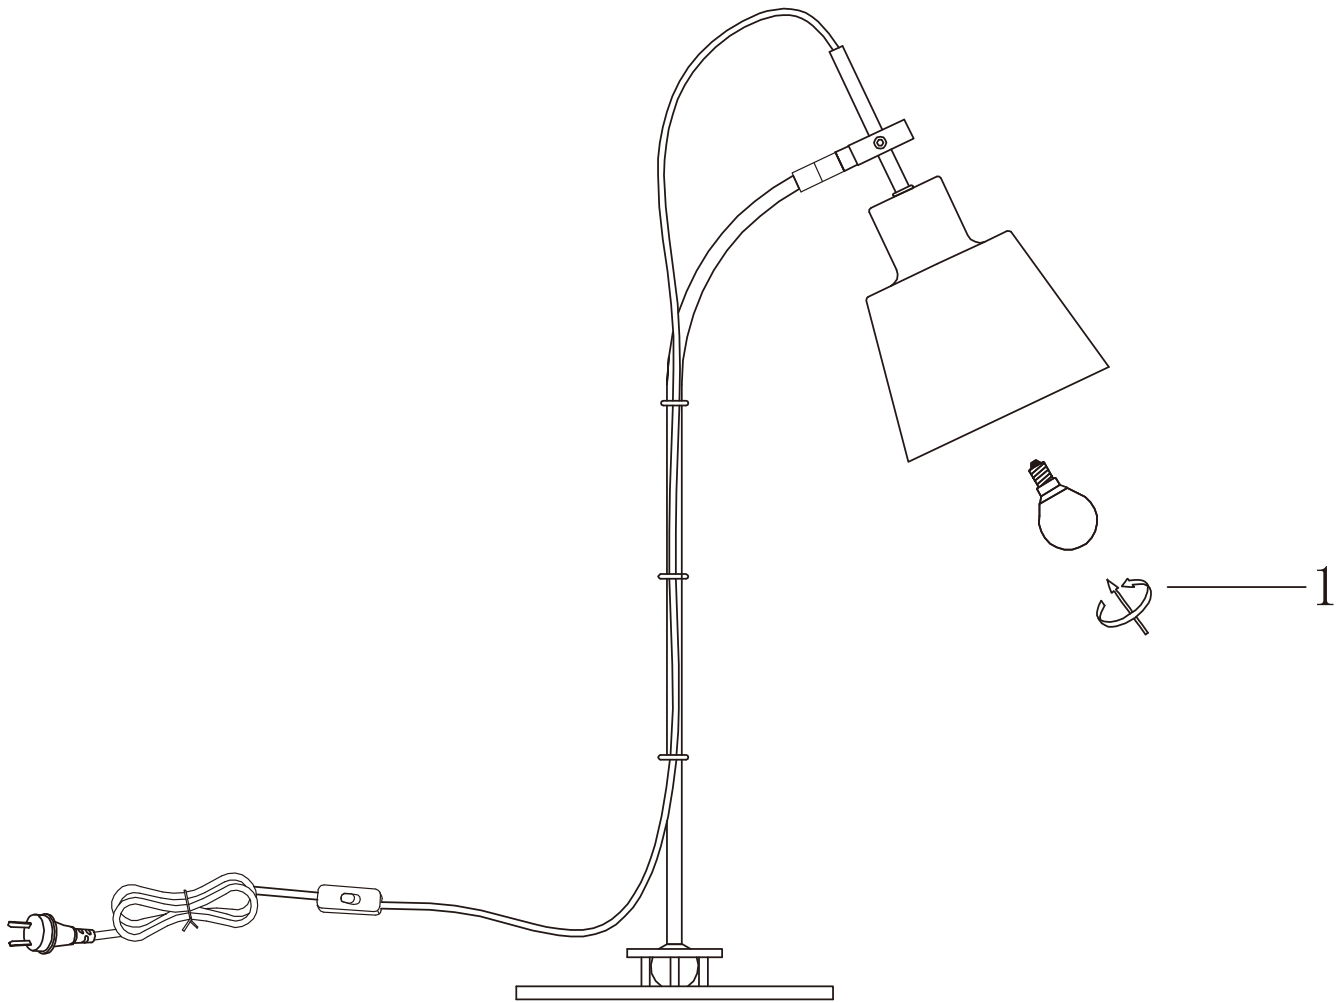

amalfi

ASSEMBLY INSTRUCTIONS

Lewis desk lamp

ITEM NO:JLDLAM002PK

THIS ITEM HAS A "TYPE Y" CORD
IF THE EXTERNAL FLEXIBLE CABLE OR CORD OF THIS LUMINAIRE IS DAMAGED,
IT SHALL BE EXCLUSIVELY REPLACED BY THE MANUFACTURER OR HIS SERVICE AGENT
OR A SIMILAR QUALIFIED PERSON IN ORDER TO AVOID A HAZARD.