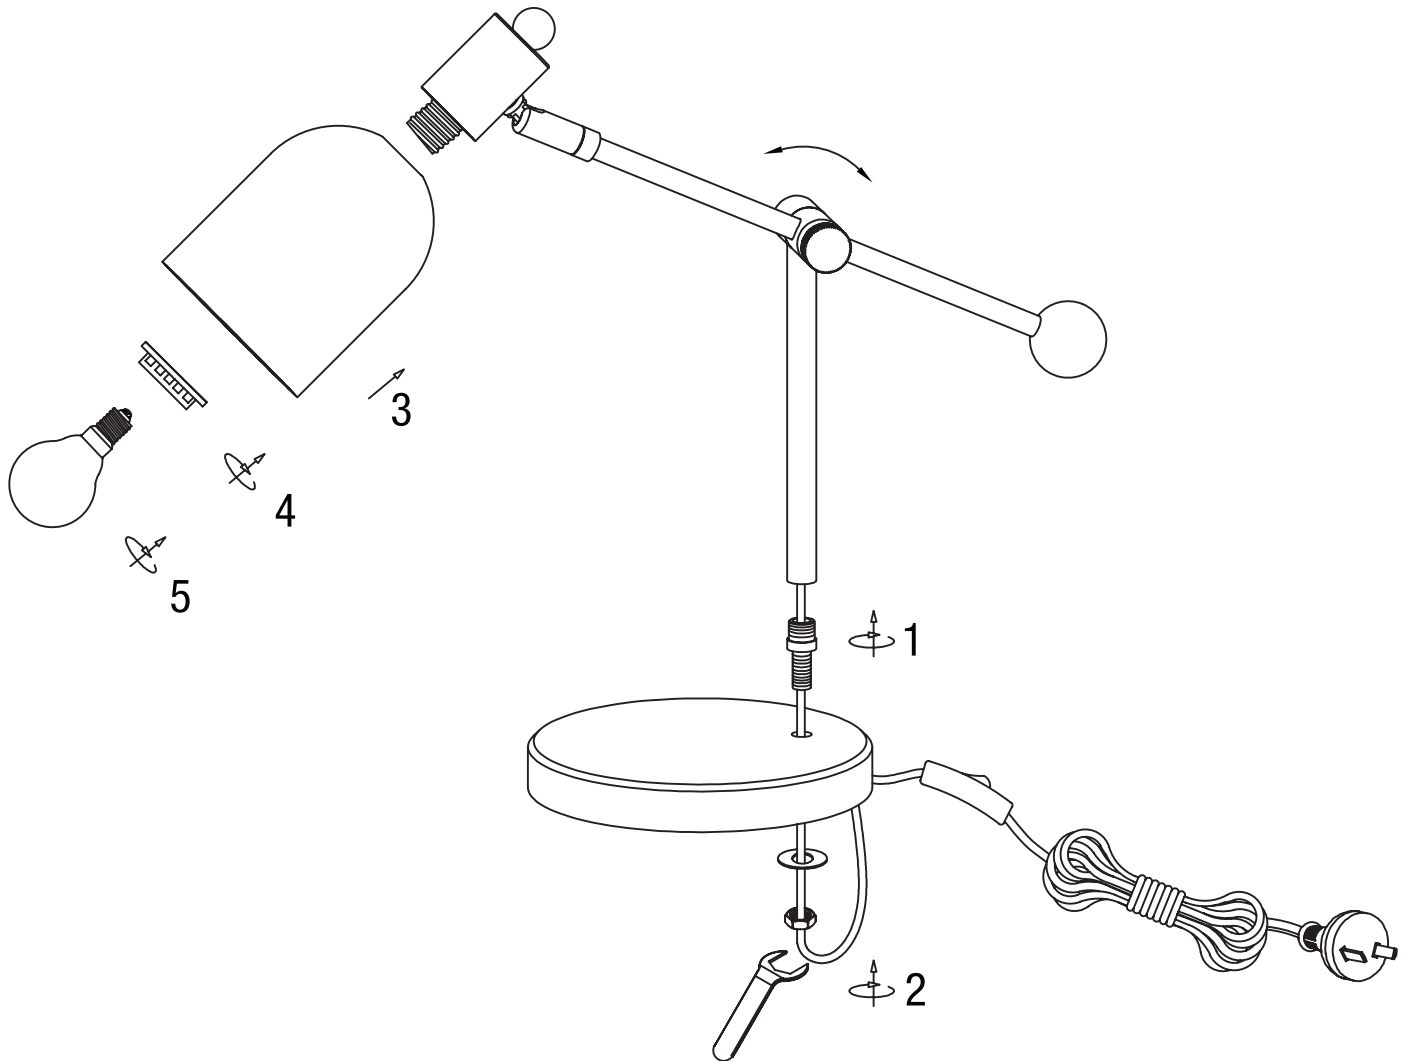

amalfi

ASSEMBLY INSTRUCTIONS
NOAH DESK LAMP

ITEM NO: JLDLAM003

THIS ITEM HAS A "TYPE Y" CORD
IF THE EXTERNAL FLEXIBLE CABLE OR
CORD OF THIS LUMINAIRE IS DAMAGED,
IT SHALL BE EXCLUSIVELY REPLACED BY
THE MANUFACTURER OR HIS SERVICE
AGENT OR A SIMILAR QUALIFIED
PERSON IN ORDER TO AVOID A HAZARD.