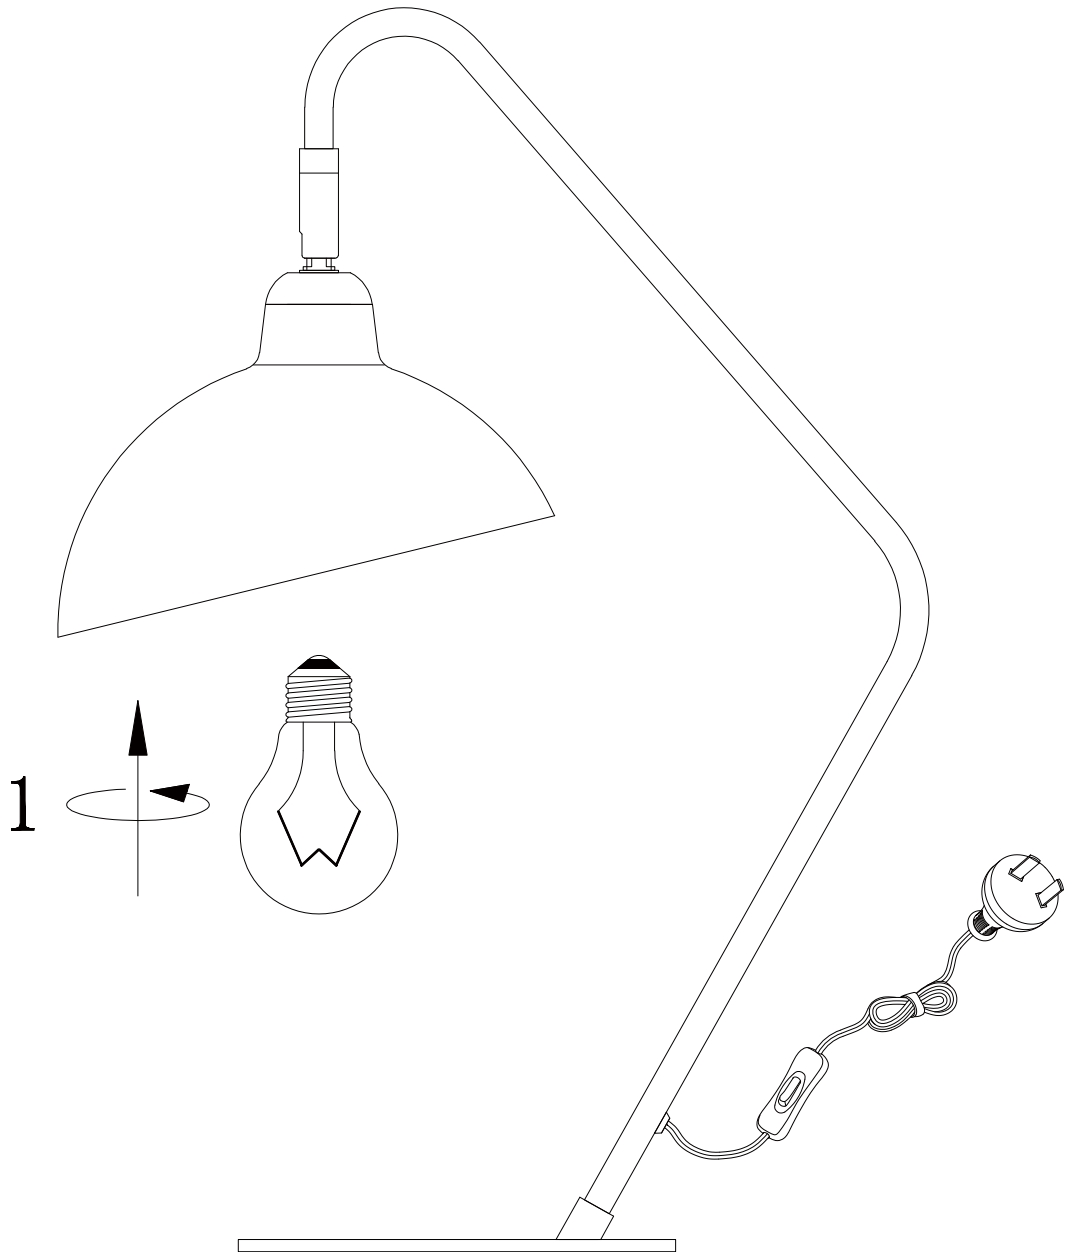

amalfi

ASSEMBLY INSTRUCTIONS

Haverfill desk lamp

ITEM NO:JLDLAM004

THIS ITEM HAS A "TYPE Y" CORD
IF THE EXTERNAL FLEXIBLE CABLE OR CORD OF THIS LUMINAIRE IS DAMAGED,
IT SHALL BE EXCLUSIVELY REPLACED BY THE MANUFACTURER OR HIS SERVICE AGENT
OR A SIMILAR QUALIFIED PERSON IN ORDER TO AVOID A HAZARD.