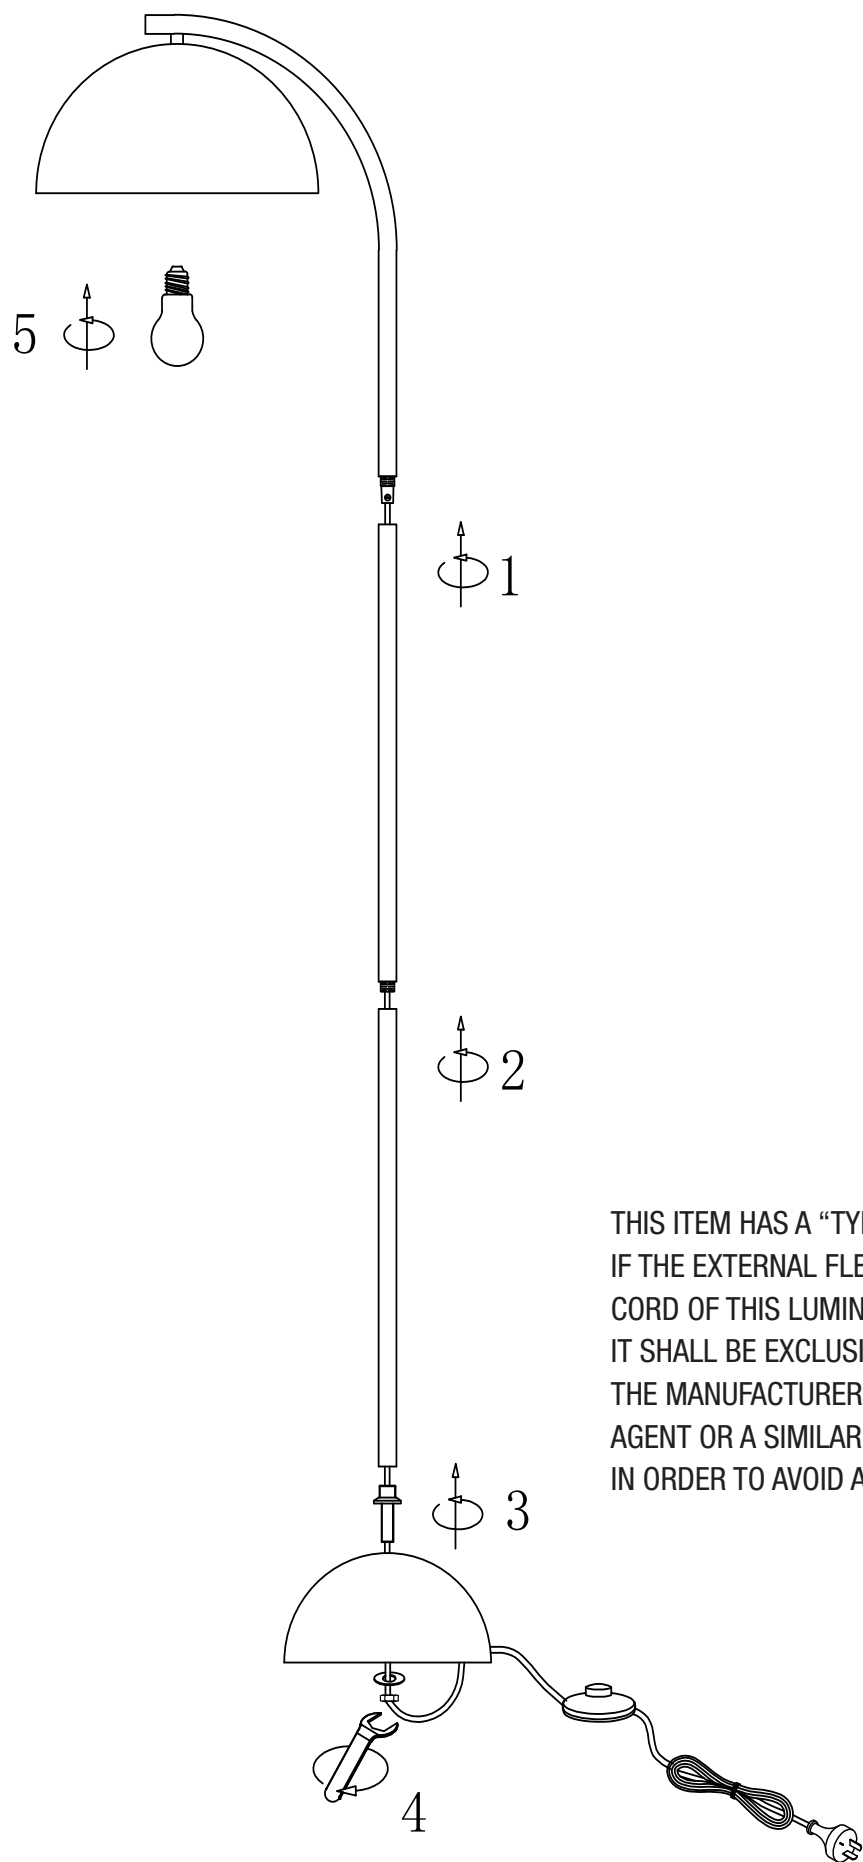

# amalfi

ASSEMBLY INSTRUCTIONS  
ATTICUS FLOOR LAMP

ITEM NO: JLFLAM010

THIS ITEM HAS A "TYPE Y" CORD  
IF THE EXTERNAL FLEXIBLE CABLE OR  
CORD OF THIS LUMINAIRE IS DAMAGED,  
IT SHALL BE EXCLUSIVELY REPLACED BY  
THE MANUFACTURER OR HIS SERVICE  
AGENT OR A SIMILAR QUALIFIED PERSON  
IN ORDER TO AVOID A HAZARD.