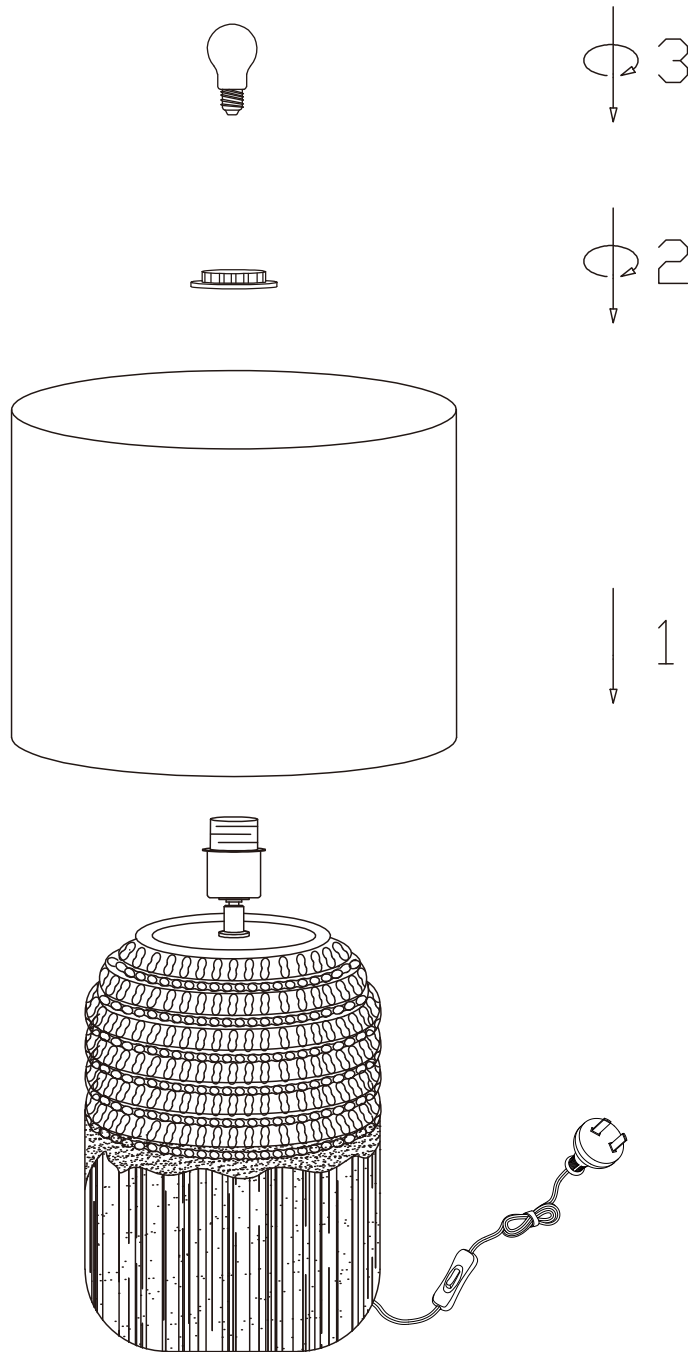

amalfi

ASSEMBLY INSTRUCTIONS

Eurasia table lamp

ITEM NO:JLTAM003

THIS ITEM HAS A "TYPE Y" CORD
IF THE EXTERNAL FLEXIBLE CABLE OR CORD OF THIS LUMINAIRE IS DAMAGED,
IT SHALL BE EXCLUSIVELY REPLACED BY THE MANUFACTURER OR HIS SERVICE AGENT
OR A SIMILAR QUALIFIED PERSON IN ORDER TO AVOID A HAZARD.