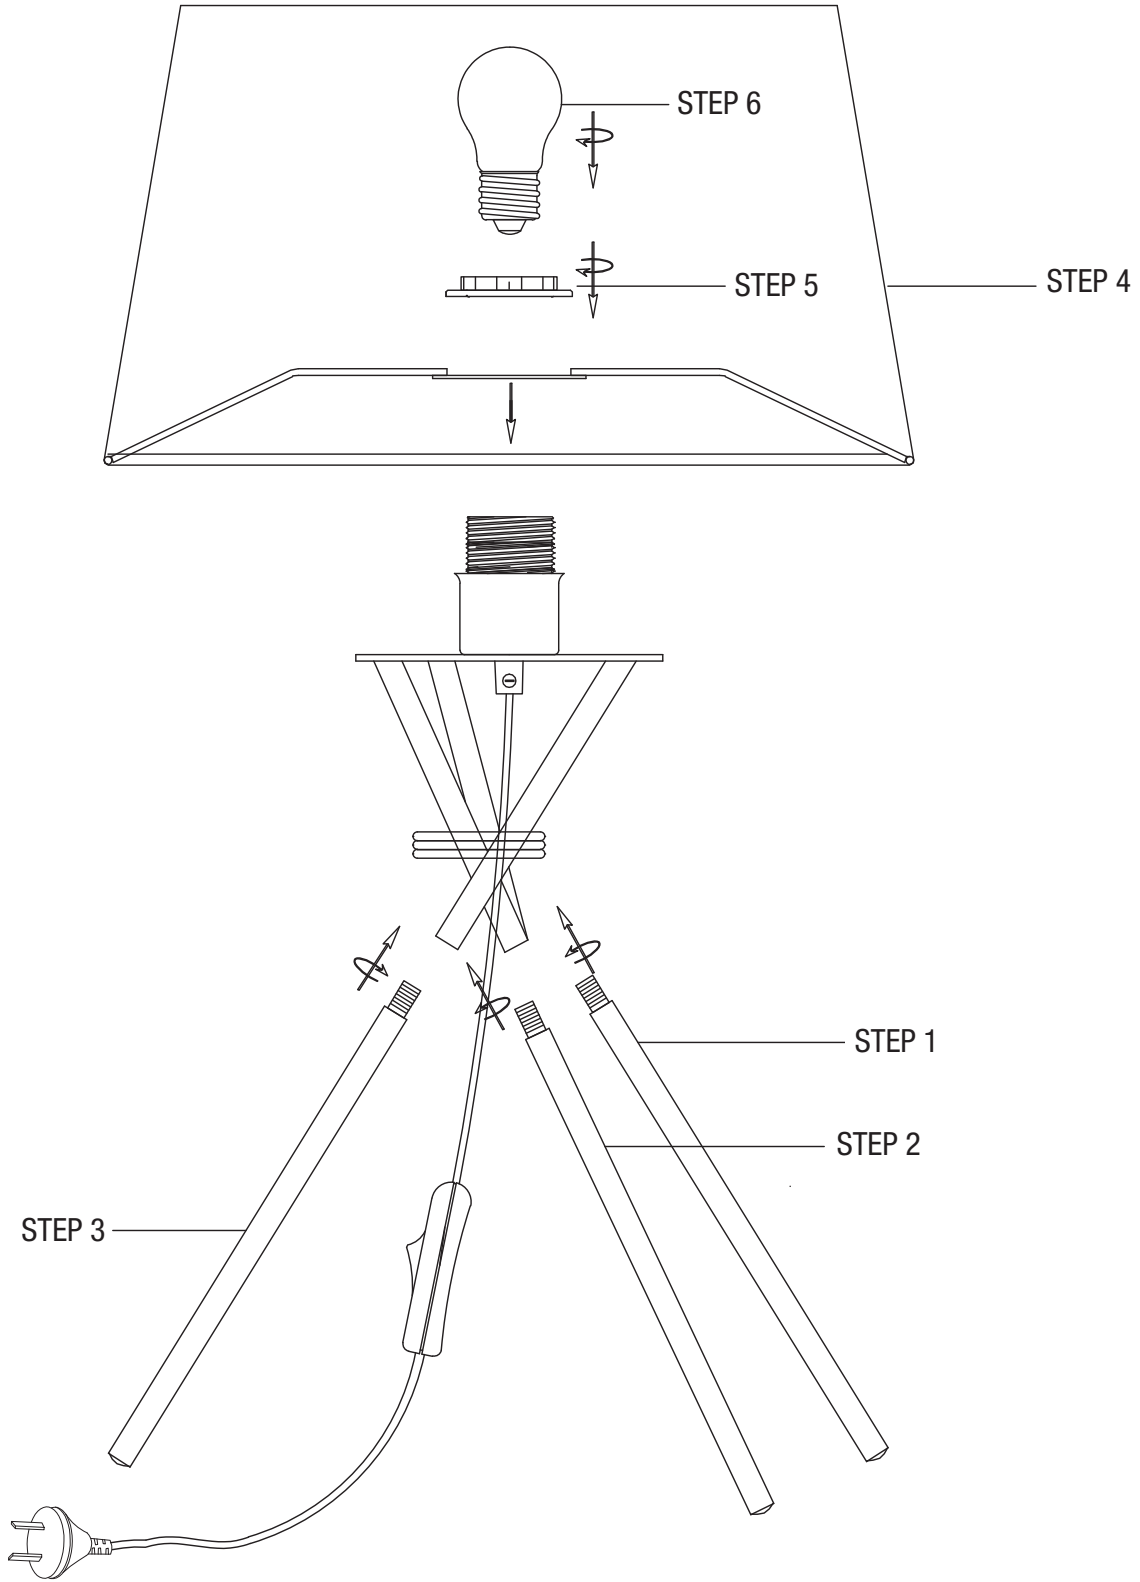

## STEPS

THIS ITEM HAS A "TYPE Y" CORD

IF THE EXTERNAL FLEXIBLE CABLE OR CORD OF THIS LUMINAIRE IS DAMAGED, IT SHALL BE EXCLUSIVELY REPLACED BY THE MANUFACTURER OR HIS SERVICE AGENT OR A SIMILAR QUALIFIED PERSON IN ORDER TO AVOID A HAZARD.