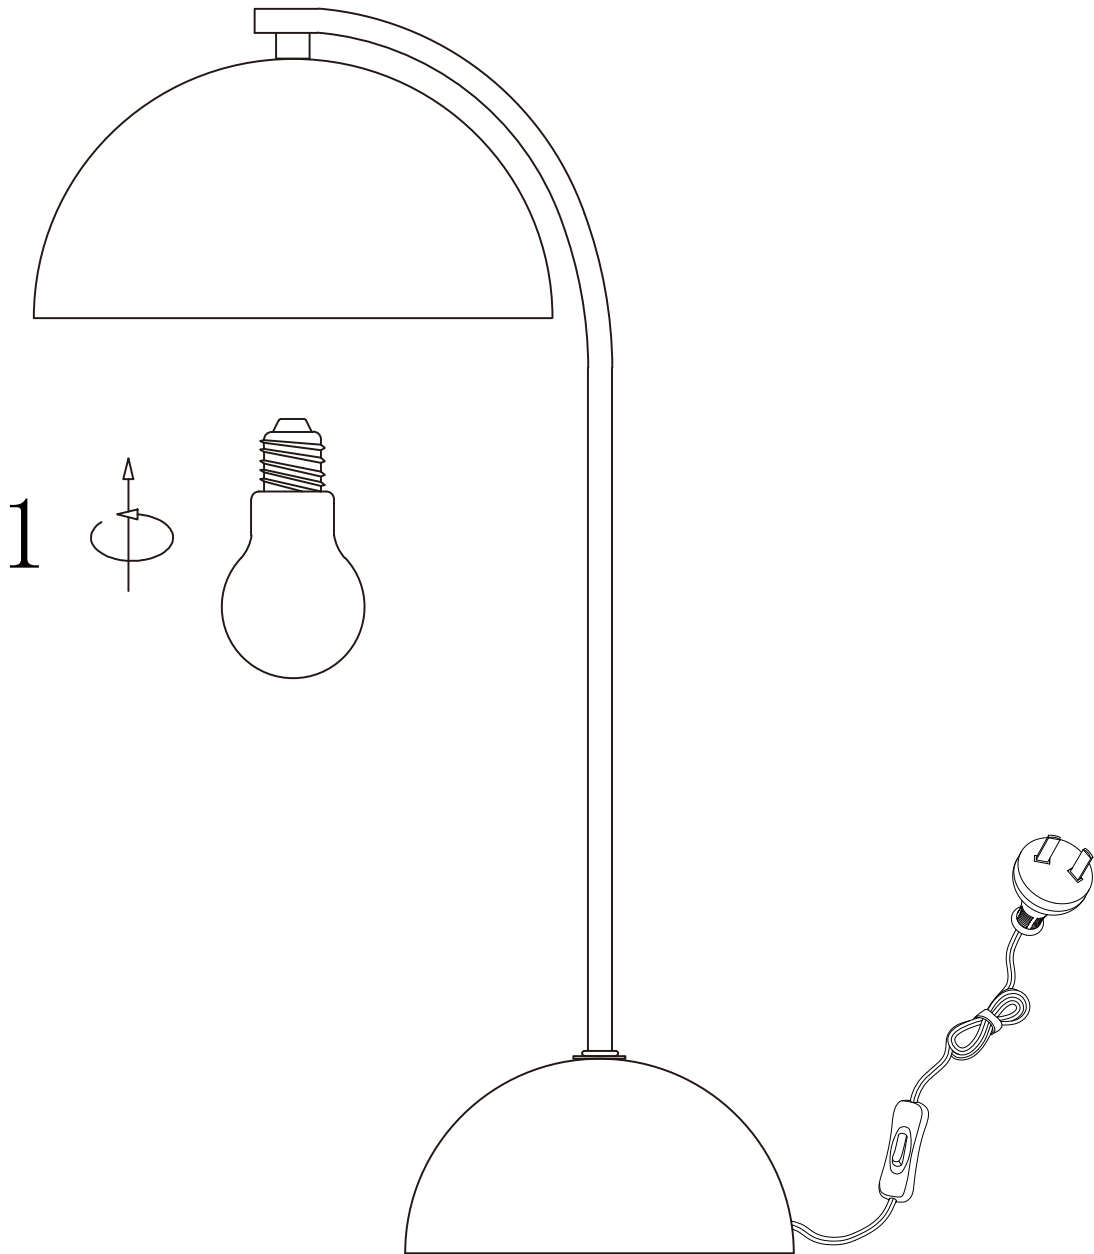

amalfi

ASSEMBLY INSTRUCTIONS

Atticus table lamp

ITEM NO:JLTLAM013

THIS ITEM HAS A "TYPE Y" CORD
IF THE EXTERNAL FLEXIBLE CABLE OR CORD OF THIS LUMINAIRE IS DAMAGED,
IT SHALL BE EXCLUSIVELY REPLACED BY THE MANUFACTURER OR HIS SERVICE AGENT
OR A SIMILAR QUALIFIED PERSON IN ORDER TO AVOID A HAZARD.