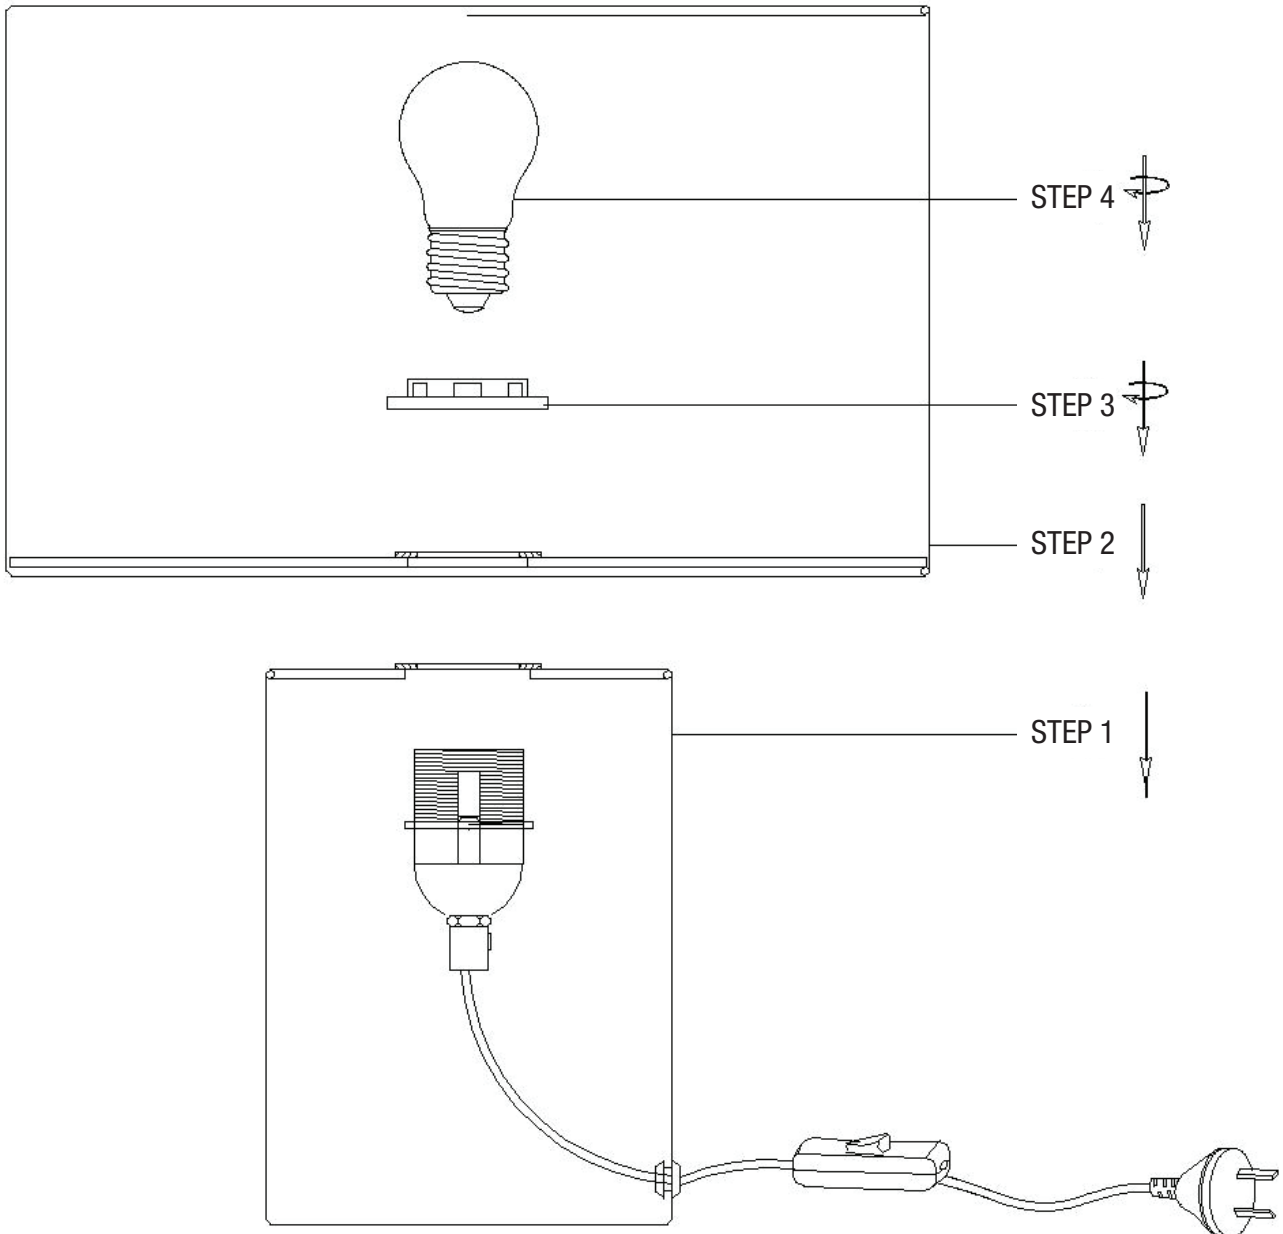

STEPS

THIS ITEM HAS A "TYPE Y" CORD

IF THE EXTERNAL FLEXIBLE CABLE OR CORD OF THIS LUMINAIRE IS DAMAGED, IT SHALL BE EXCLUSIVELY REPLACED BY THE MANUFACTURER OR HIS SERVICE AGENT OR A SIMILAR QUALIFIED PERSON IN ORDER TO AVOID A HAZARD.