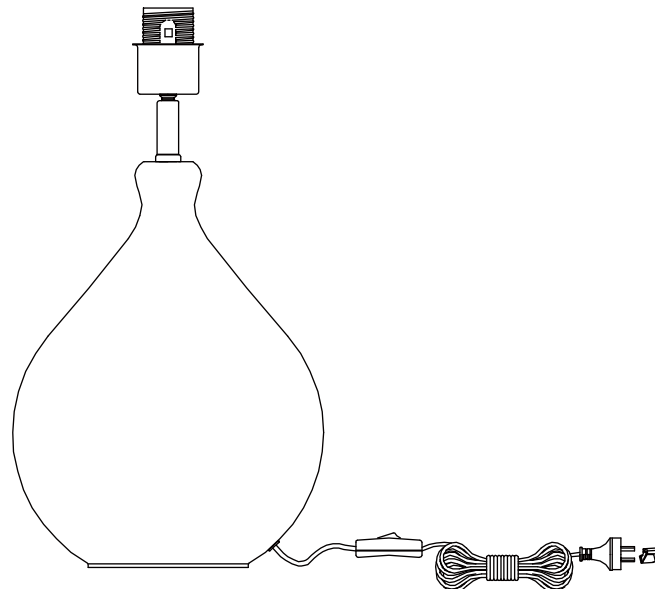

3

2

1

THIS ITEM HAS A "TYPE Y" CORD
IF THE EXTERNAL FLEXIBLE CABLE OR CORD OF THIS LUMINAIRE IS DAMAGED,
IT SHALL BE EXCLUSIVELY REPLACED BY THE MANUFACTURER OR HIS SERVICE AGENT
OR A SIMILAR QUALIFIED PERSON IN ORDER TO AVOID A HAZARD.