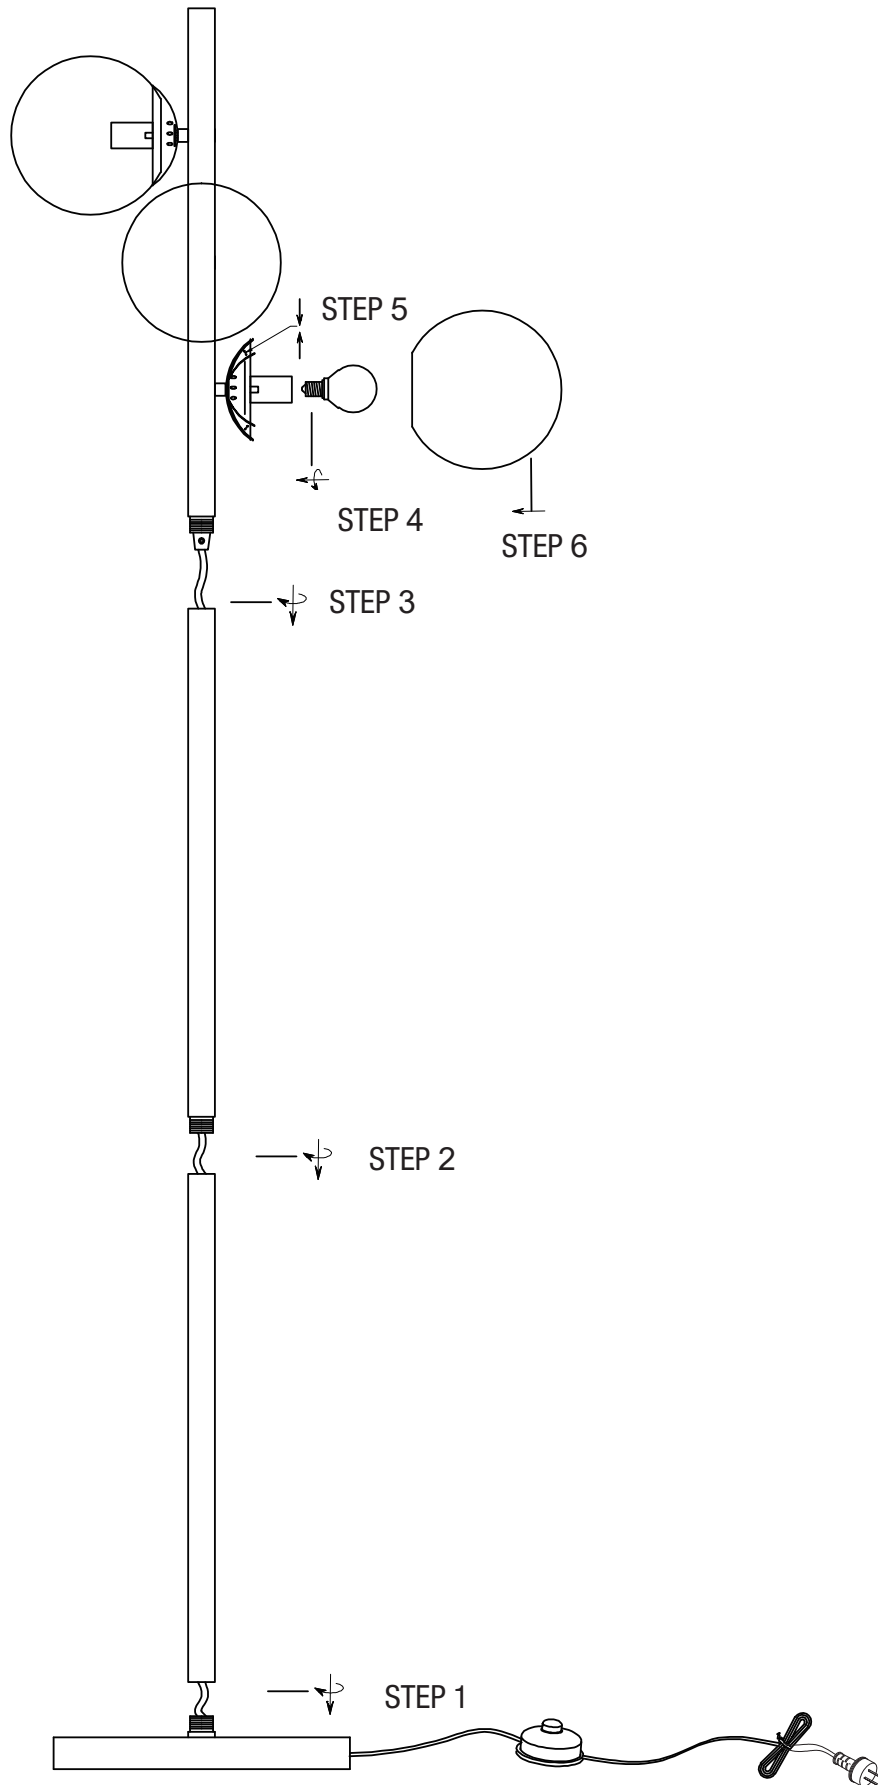

amalfi

ASSEMBLY INSTRUCTIONS
AMILLA FLOOR LAMP

ITEM NO : LXFLAM010GD

THIS ITEM HAS A "TYPE Y" CORD
IF THE EXTERNAL FLEXIBLE CABLE OR CORD OF THIS LUMINAIRE IS DAMAGED,
IT SHALL BE EXCLUSIVELY REPLACED BY THE MANUFACTURER OR HIS SERVICE AGENT
OR A SIMILAR QUALIFIED PERSON IN ORDER TO AVOID A HAZARD.