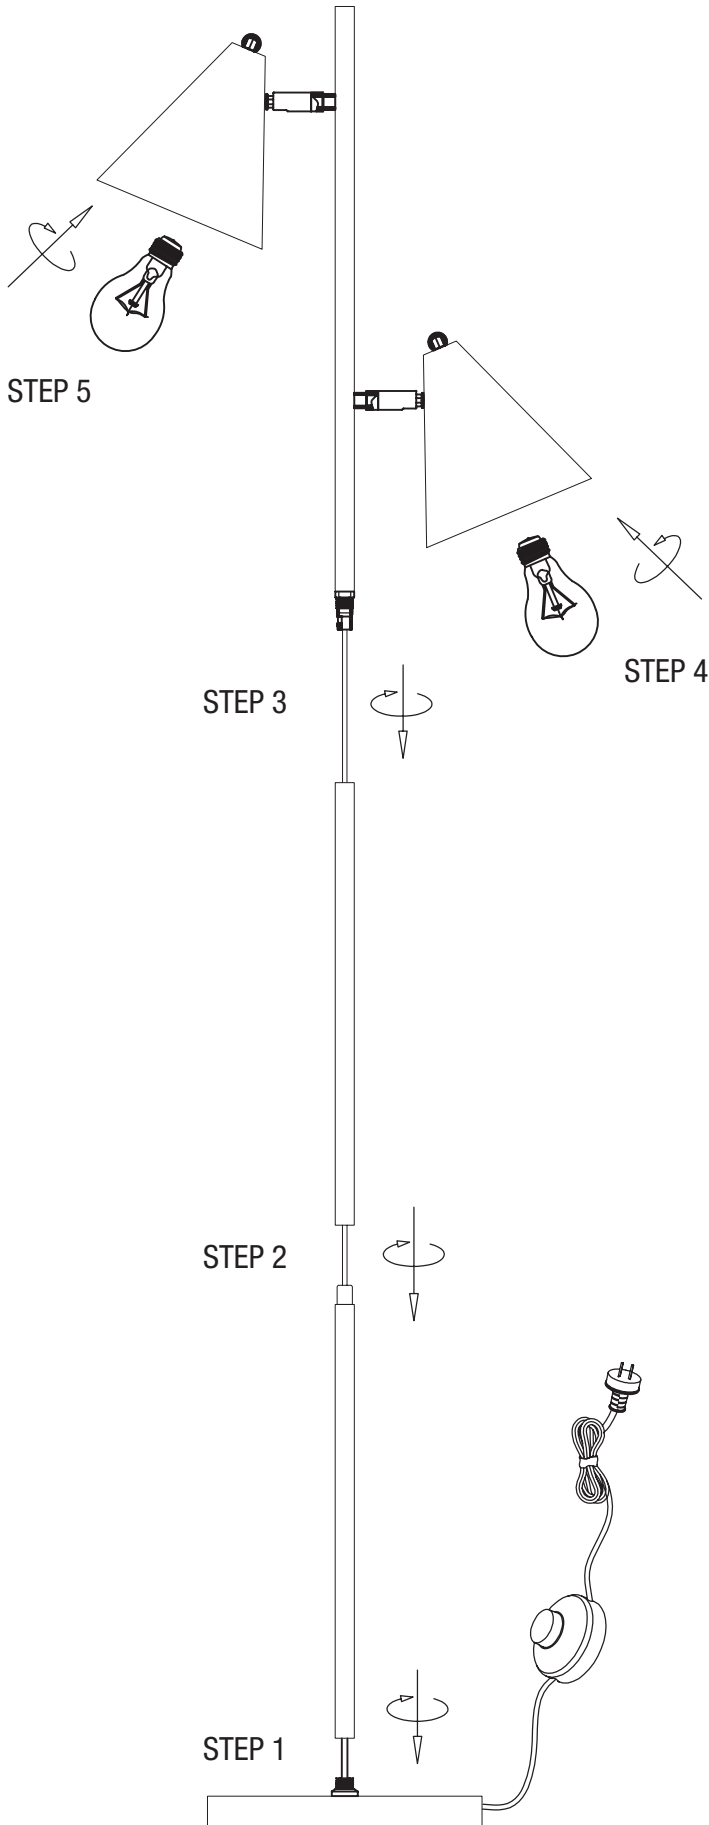

amalfi

ASSEMBLY INSTRUCTIONS
KENNEDY FLOOR LAMP

ITEM NO: LXFLAM144

FINAL

THIS ITEM HAS A "TYPE Y" CORD IF THE EXTERNAL FLEXIBLE CABLE OR CORD OF THIS LUMINAIRE IS DAMAGED, IT SHALL BE EXCLUSIVELY REPLACED BY THE MANUFACTURER OR HIS SERVICE AGENT OR A SIMILAR QUALIFIED PERSON IN ORDER TO AVOID A HAZARD.