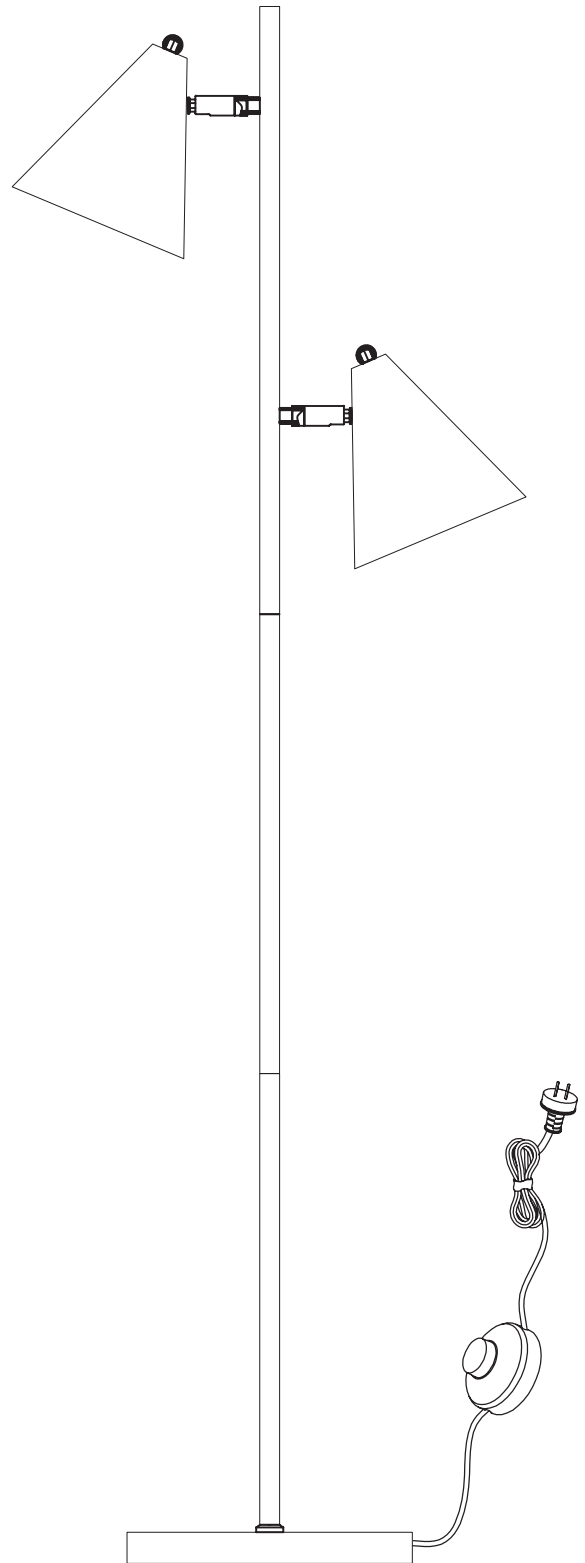

amalfi

ASSEMBLY INSTRUCTIONS
KENNEDY FLOOR LAMP

ITEM NO: LXFLAM144

FINAL

THIS ITEM HAS A "TYPE Y" CORD IF THE EXTERNAL FLEXIBLE CABLE OR CORD OF THIS LUMINAIRE IS DAMAGED, IT SHALL BE EXCLUSIVELY REPLACED BY THE MANUFACTURER OR HIS SERVICE AGENT OR A SIMILAR QUALIFIED PERSON IN ORDER TO AVOID A HAZARD.