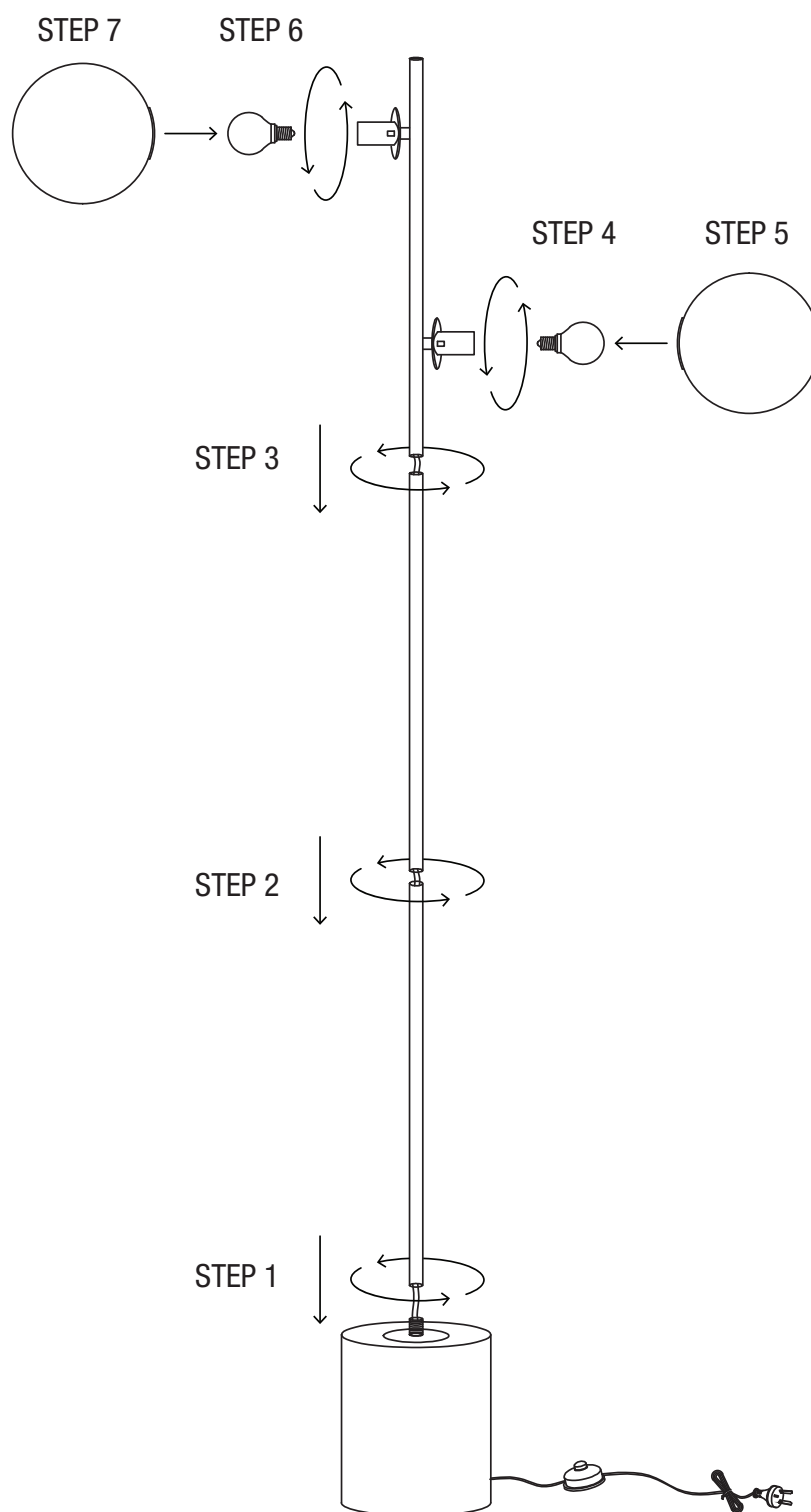

amalfi

ASSEMBLY INSTRUCTIONS
FLO FLOOR LAMP

ITEM NO: LXFLAM231BKFA

THIS ITEM HAS A "TYPE Y" CORD
IF THE EXTERNAL FLEXIBLE CABLE OR CORD OF THIS LUMINAIRE IS DAMAGED,
IT SHALL BE EXCLUSIVELY REPLACED BY THE MANUFACTURER OR HIS SERVICE AGENT
OR A SIMILAR QUALIFIED PERSON IN ORDER TO AVOID A HAZARD.