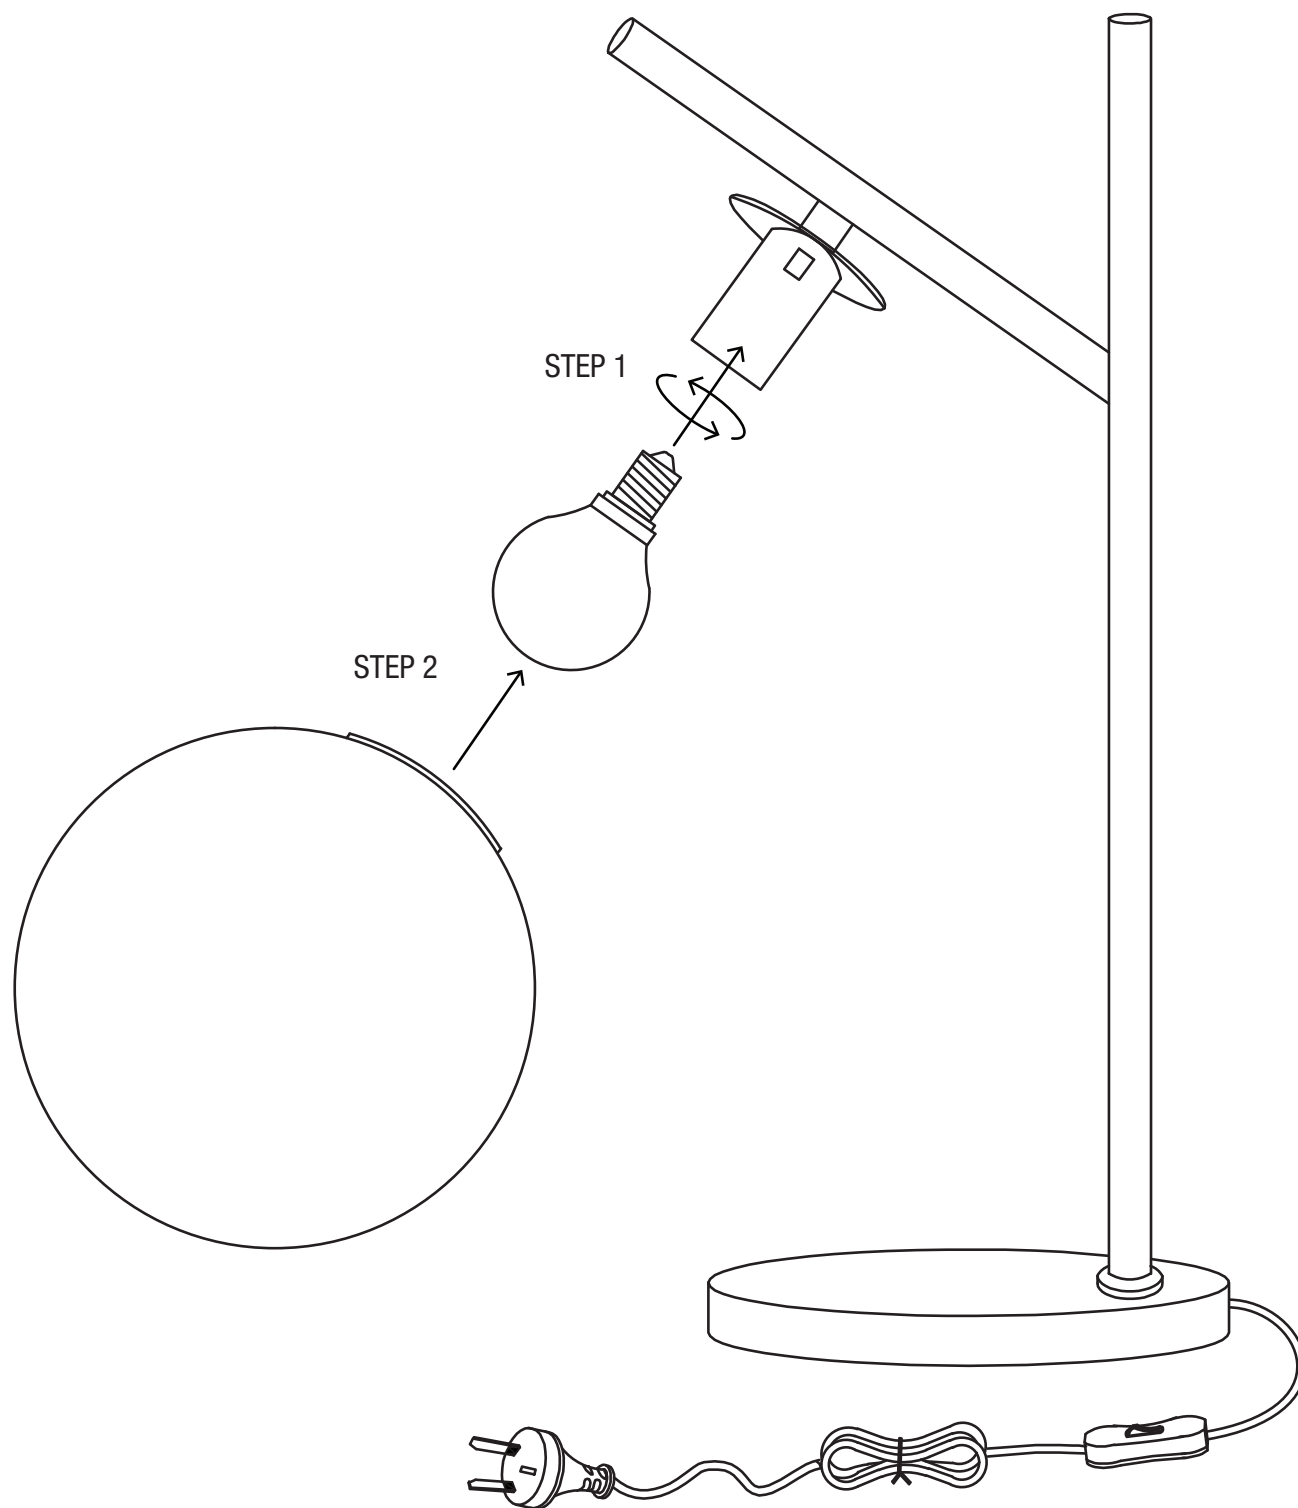

amalfi

ASSEMBLY INSTRUCTIONS
FLO TABLE LAMP

ITEM NO: LXLTAM231BKFA

THIS ITEM HAS A "TYPE Y" CORD
IF THE EXTERNAL FLEXIBLE CABLE OR CORD OF THIS LUMINAIRE IS DAMAGED,
IT SHALL BE EXCLUSIVELY REPLACED BY THE MANUFACTURER OR HIS SERVICE AGENT
OR A SIMILAR QUALIFIED PERSON IN ORDER TO AVOID A HAZARD.