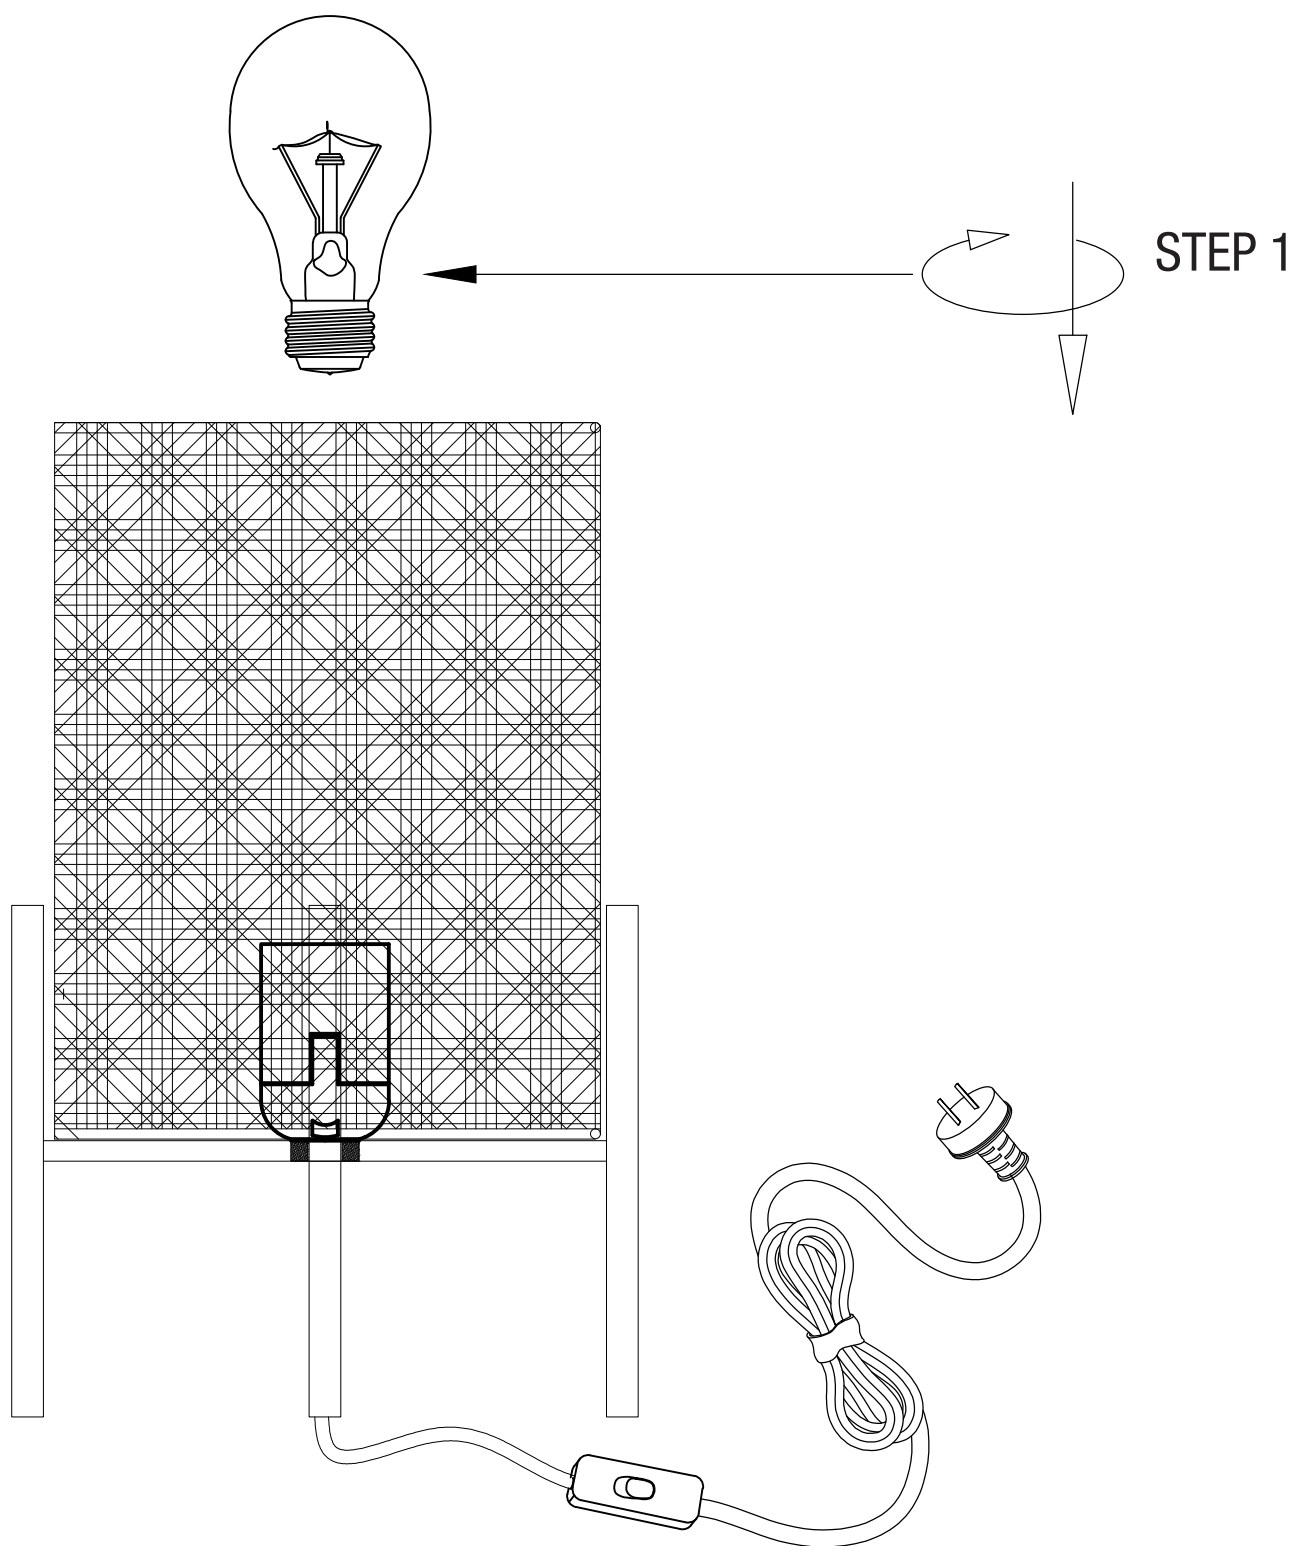

# amalfi

ASSEMBLY INSTRUCTIONS

Ilbaron Table Lamp

ITEM NO: LXTLAM004

THIS ITEM HAS A "TYPE Y" CORD  
IF THE EXTERNAL FLEXIBLE CABLE OR CORD OF THIS LUMINAIRE IS DAMAGED,  
IT SHALL BE EXCLUSIVELY REPLACED BY THE MANUFACTURER OR HIS SERVICE AGENT  
OR A SIMILAR QUALIFIED PERSON IN ORDER TO AVOID A HAZARD.