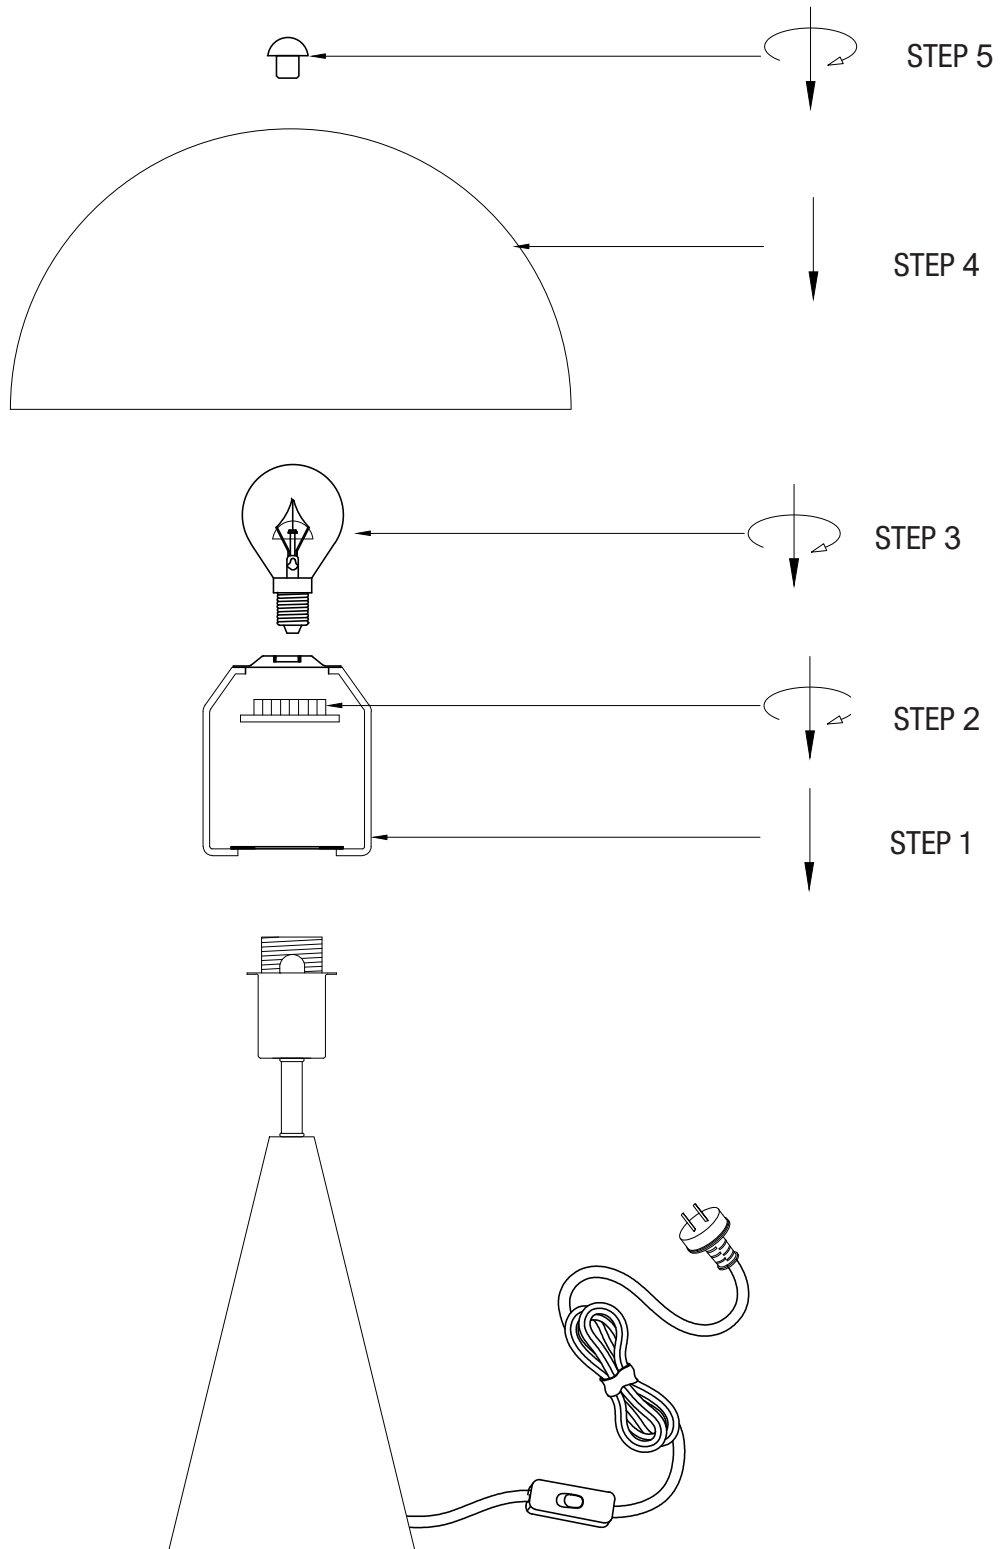

amalfi

ASSEMBLY INSTRUCTIONS
EMPIRE TABLE LAMP

ITEM NO: LXTLAM007BK/LXTLAM007GR

THIS ITEM HAS A "TYPE Y" CORD
IF THE EXTERNAL FLEXIBLE CABLE OR CORD OF THIS LUMINAIRE IS DAMAGED,
IT SHALL BE EXCLUSIVELY REPLACED BY THE MANUFACTURER OR HIS SERVICE AGENT
OR A SIMILAR QUALIFIED PERSON IN ORDER TO AVOID A HAZARD.