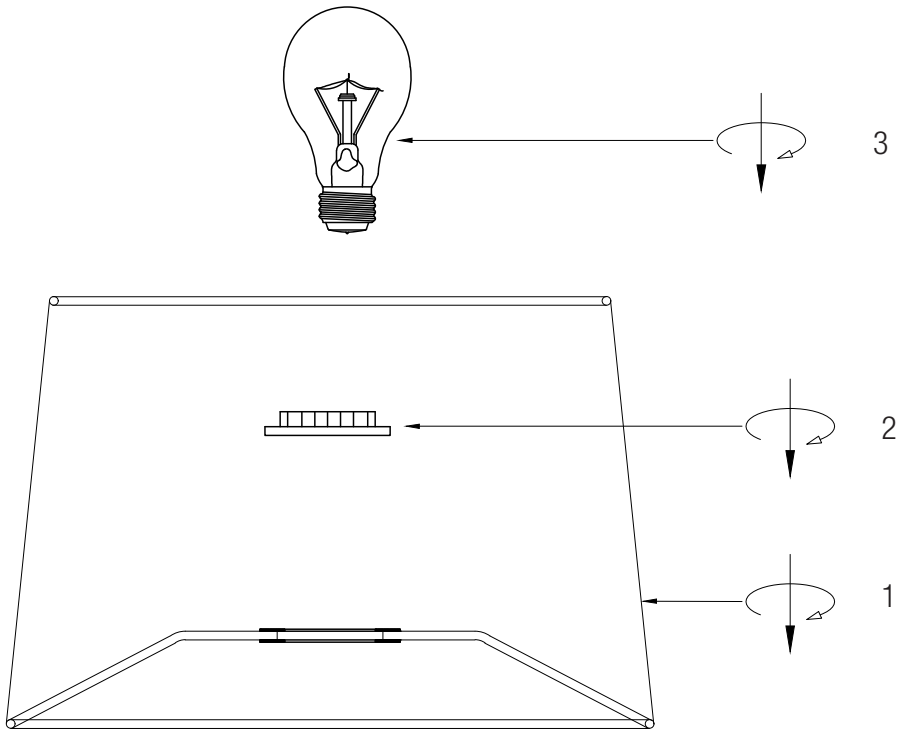

amalfi

ASSEMBLY INSTRUCTIONS
BRIDGE TABLE LAMP

ITEM NO: LXTLAM008

THIS ITEM HAS A "TYPE Y" CORD

IF THE EXTERNAL FLEXIBLE CABLE OR CORD OF THIS LUMINAIRE IS DAMAGED, IT SHALL BE EXCLUSIVELY REPLACED BY THE MANUFACTURER OR HIS SERVICE AGENT OR A SIMILAR QUALIFIED PERSON IN ORDER TO AVOID A HAZARD.