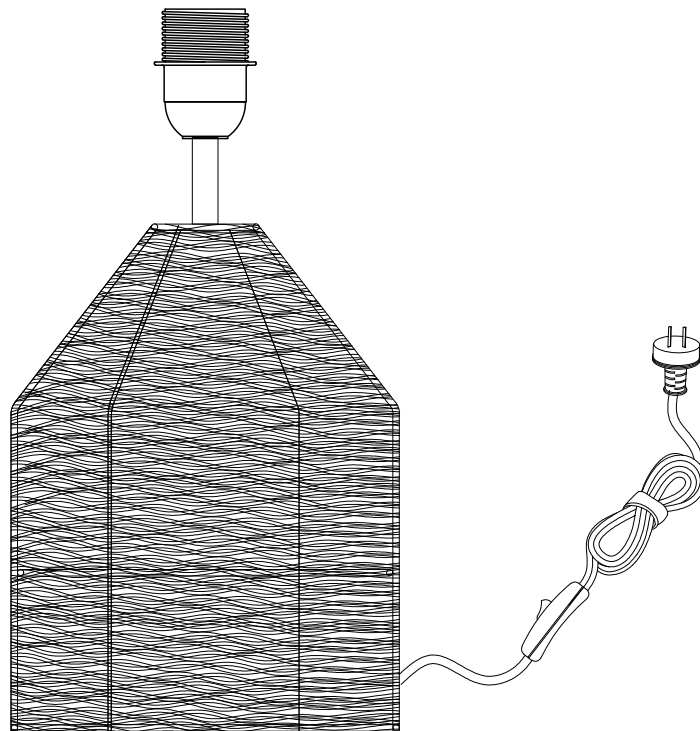

amalfi

ASSEMBLY INSTRUCTIONS
BRIDGE TABLE LAMP

ITEM NO: LXTLAM008

THIS ITEM HAS A "TYPE Y" CORD

IF THE EXTERNAL FLEXIBLE CABLE OR CORD OF THIS LUMINAIRE IS DAMAGED, IT SHALL BE EXCLUSIVELY REPLACED BY THE MANUFACTURER OR HIS SERVICE AGENT OR A SIMILAR QUALIFIED PERSON IN ORDER TO AVOID A HAZARD.