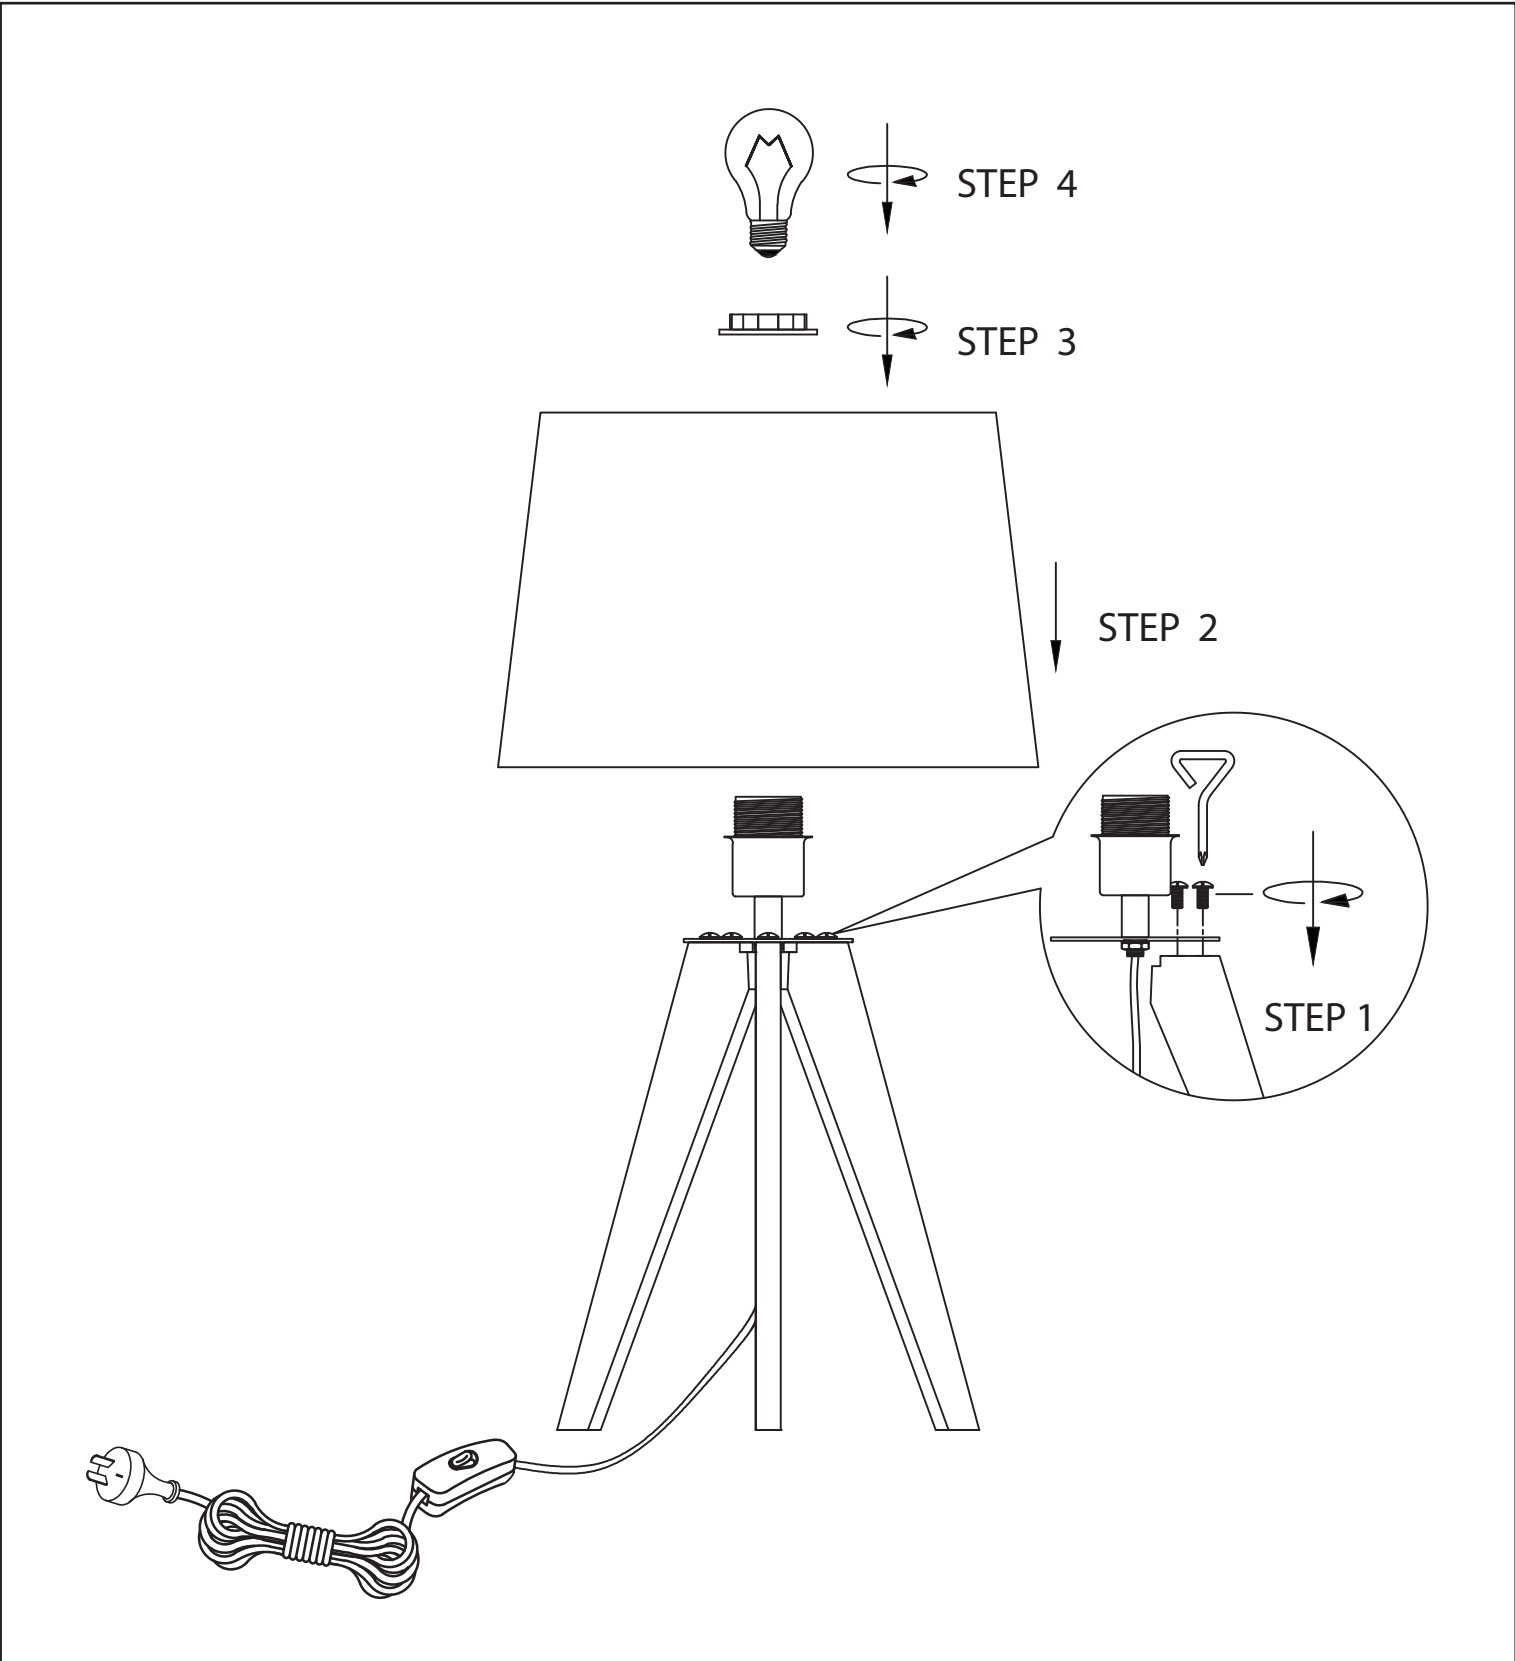

amalfi

ASSEMBLY INSTRUCTIONS
Archer Table Lamp

ITEM NO: LXTLAM013

THIS ITEM HAS A "TYPE Y" CORD
IF THE EXTERNAL FLEXIBLE CABLE OR CORD OF THIS LUMINAIRE IS DAMAGED,
IT SHALL BE EXCLUSIVELY REPLACED BY THE MANUFACTURER OR HIS SERVICE AGENT
OR A SIMILAR QUALIFIED PERSON IN ORDER TO AVOID A HAZARD.