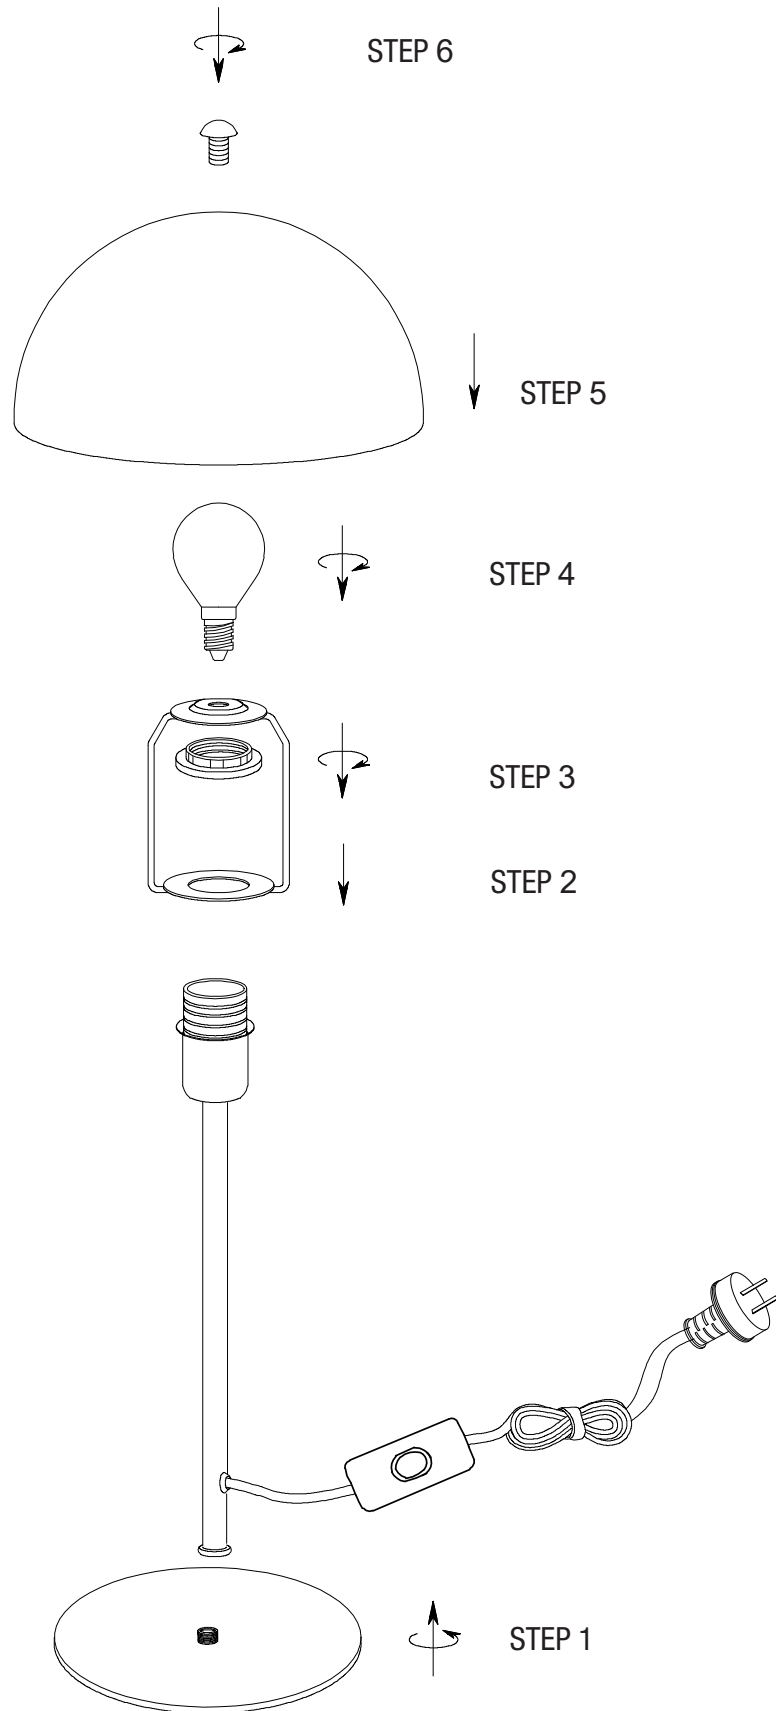

emporium

ASSEMBLY INSTRUCTIONS
JUNIE TABLE LAMP

ITEM NO: LXTLEM013WH

THIS ITEM HAS A "TYPE Y"
CORD IF THE EXTERNAL
FLEXIBLE CABLE OR CORD
OF THIS LUMINAIRE IS
DAMAGED, IT SHALL BE
EXCLUSIVELY REPLACED BY
THE MANUFACTURER OR HIS
SERVICE AGENT OR A SIMILAR
QUALIFIED PERSON IN ORDER
TO AVOID A HAZARD.