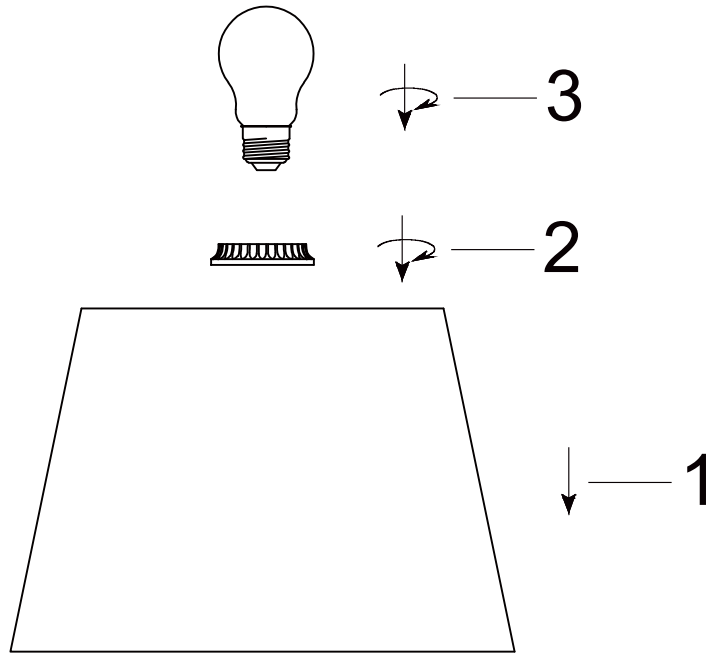

### Peacock Table Lamp

ITEM NO: SHTL02

THIS ITEM HAS A "TYPE Y" CORD  
IF THE EXTERNAL FLEXIBLE CABLE OR CORD OF THIS LUMINAIRE IS DAMAGED,  
IT SHALL BE EXCLUSIVELY REPLACED BY THE MANUFACTURER OR HIS SERVICE AGENT  
OR A SIMILAR QUALIFIED PERSON IN ORDER TO AVOID A HAZARD.