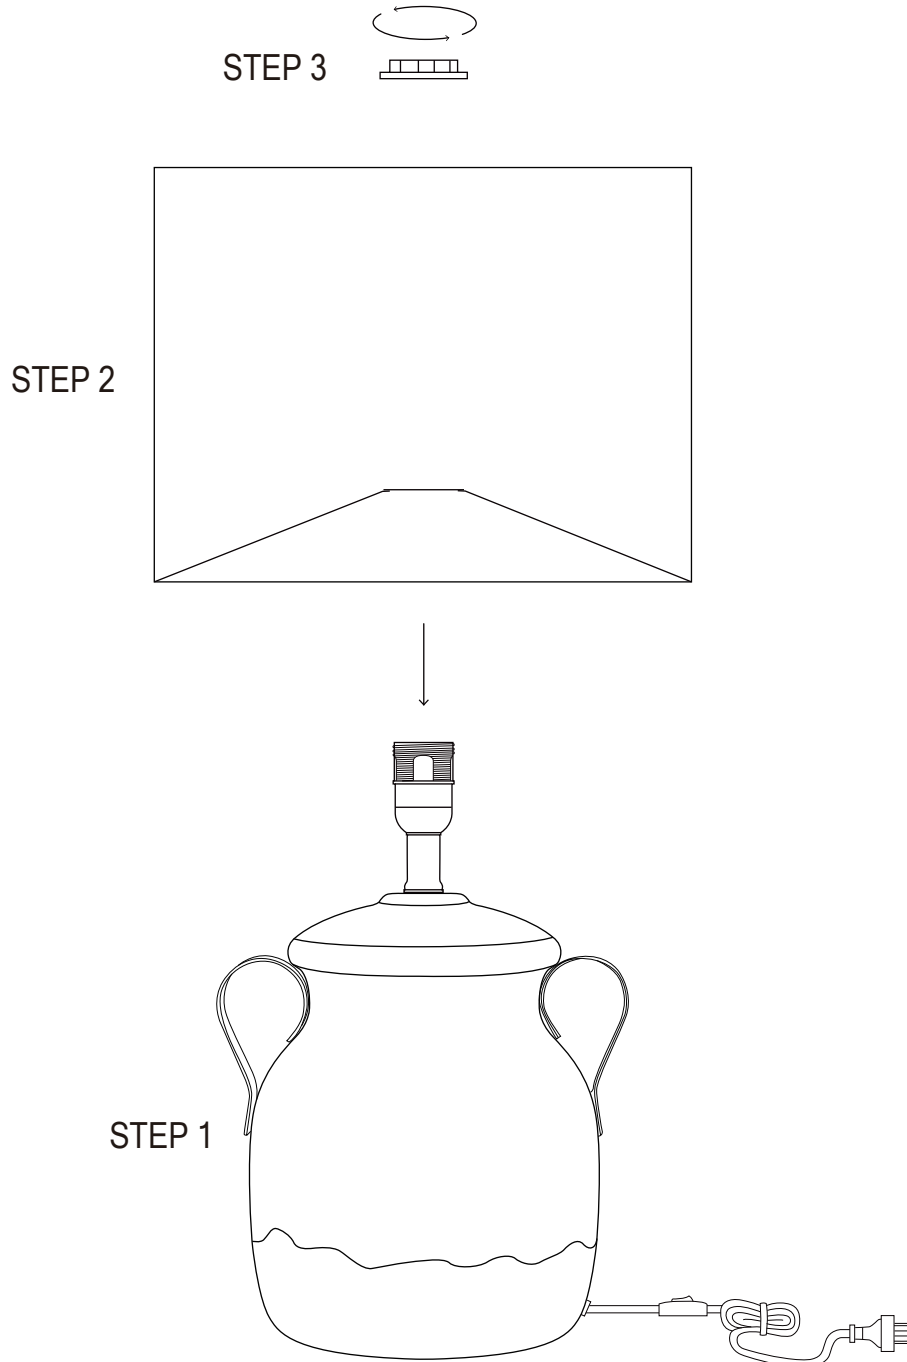

# amalfi

ASSEMBLY INSTRUCTIONS

AM Finley Table Lamp

ITEM NO: YITLAM084

THIS ITEM HAS A "TYPE Y" CORD  
IF THE EXTERNAL FLEXIBLE CABLE OR CORD OF THIS LUMINAIRE IS DAMAGED,  
IT SHALL BE EXCLUSIVELY REPLACED BY THE MANUFACTURER OR HIS SERVICE AGENT  
OR A SIMILAR QUALIFIED PERSON IN ORDER TO AVOID A HAZARD.