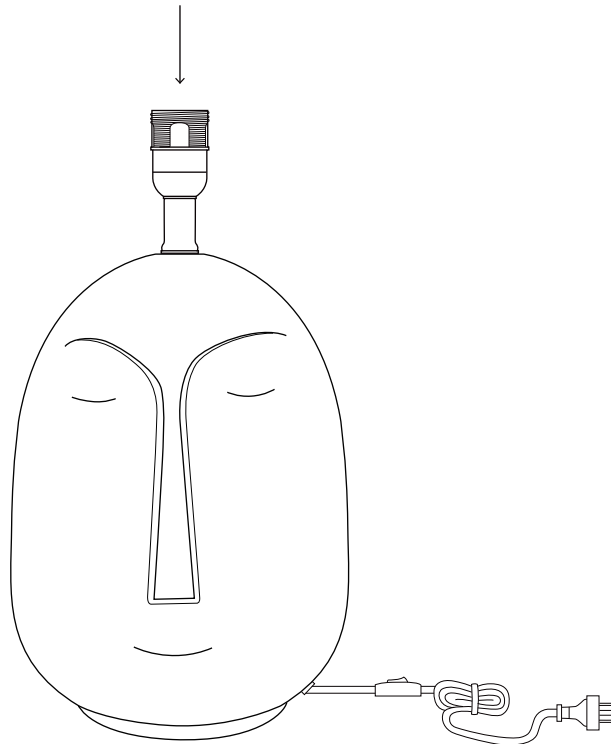

# amalfi

ASSEMBLY INSTRUCTIONS

Altura Table Lamp

ITEM NO: YITLAM383E

STEP 3

STEP 2

STEP 1

THIS ITEM HAS A "TYPE Y" CORD  
IF THE EXTERNAL FLEXIBLE CABLE OR CORD OF THIS LUMINAIRE IS DAMAGED,  
IT SHALL BE EXCLUSIVELY REPLACED BY THE MANUFACTURER OR HIS SERVICE AGENT  
OR A SIMILAR QUALIFIED PERSON IN ORDER TO AVOID A HAZARD.