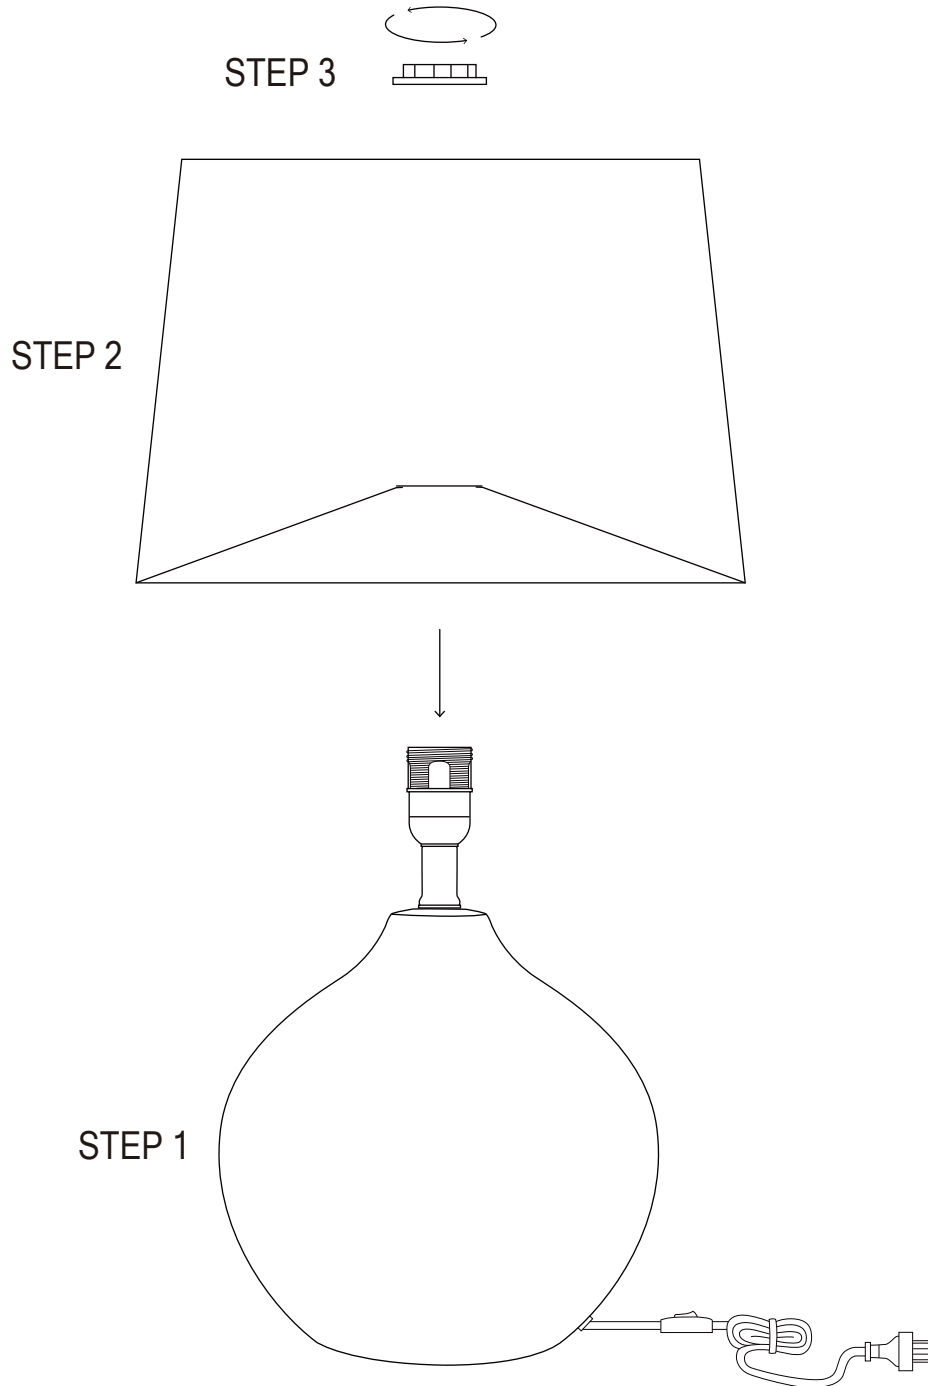

amalfi

ASSEMBLY INSTRUCTIONS

Marine Table Lamp

ITEM NO: YITLAM511E

THIS ITEM HAS A "TYPE Y" CORD
IF THE EXTERNAL FLEXIBLE CABLE OR CORD OF THIS LUMINAIRE IS DAMAGED,
IT SHALL BE EXCLUSIVELY REPLACED BY THE MANUFACTURER OR HIS SERVICE AGENT
OR A SIMILAR QUALIFIED PERSON IN ORDER TO AVOID A HAZARD.