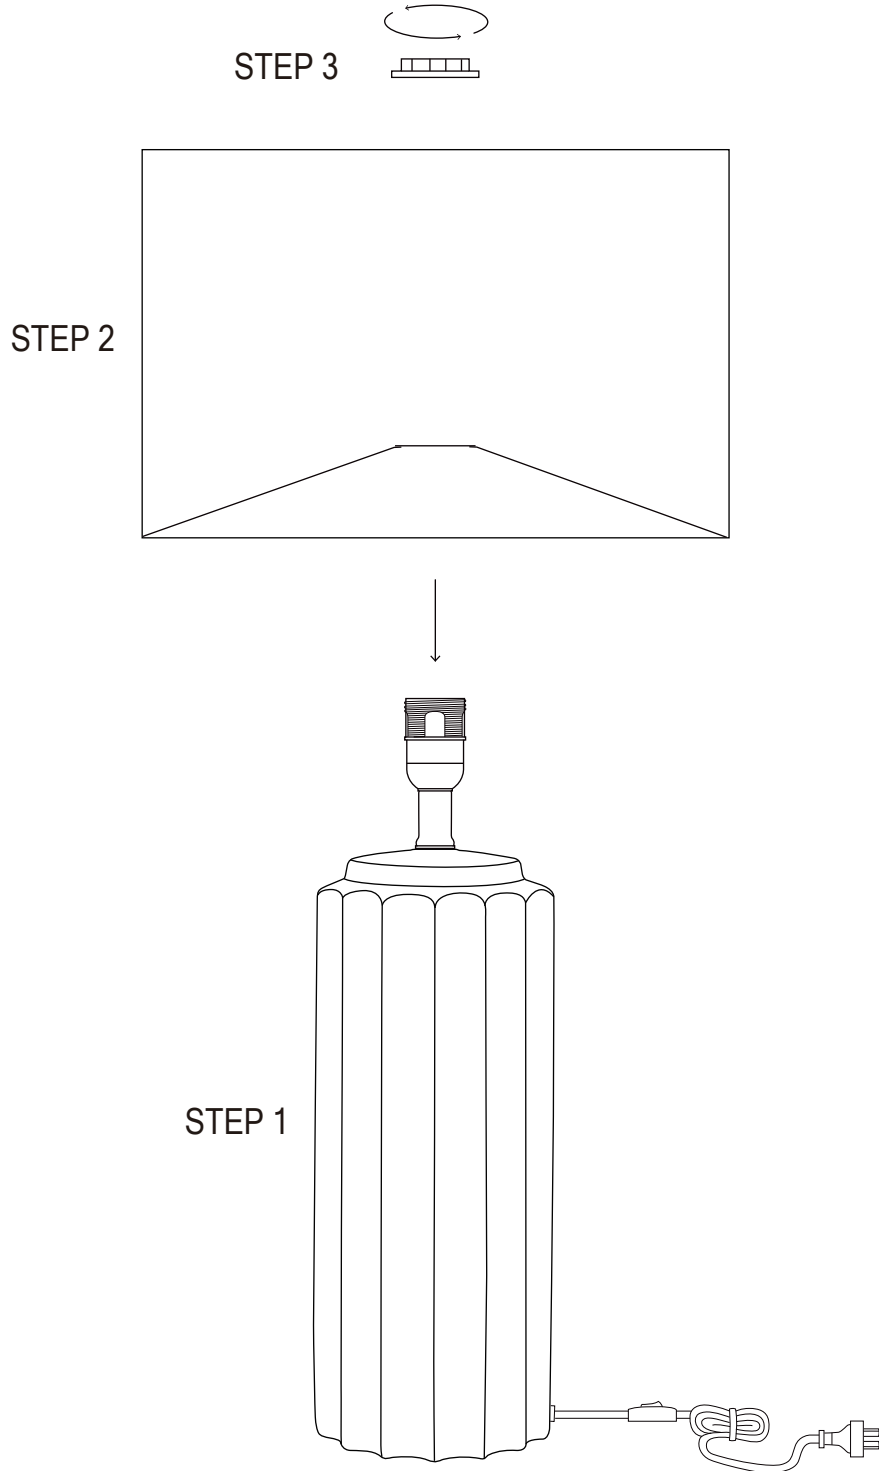

# amalfi

ASSEMBLY INSTRUCTIONS

Indi Table Lamp

ITEM NO: YITLAM943

THIS ITEM HAS A "TYPE Y" CORD  
IF THE EXTERNAL FLEXIBLE CABLE OR CORD OF THIS LUMINAIRE IS DAMAGED,  
IT SHALL BE EXCLUSIVELY REPLACED BY THE MANUFACTURER OR HIS SERVICE AGENT  
OR A SIMILAR QUALIFIED PERSON IN ORDER TO AVOID A HAZARD.